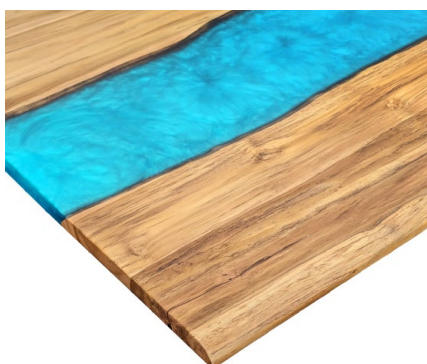

# DESKY

**Pheasantwood - Navy Resin River**

**White Ash - Emerald Resin River**

**Natural Walnut - Emerald Resin River**

**Teak - Blue Resin River**

Hardwood Resin River  
Desktop Finishes