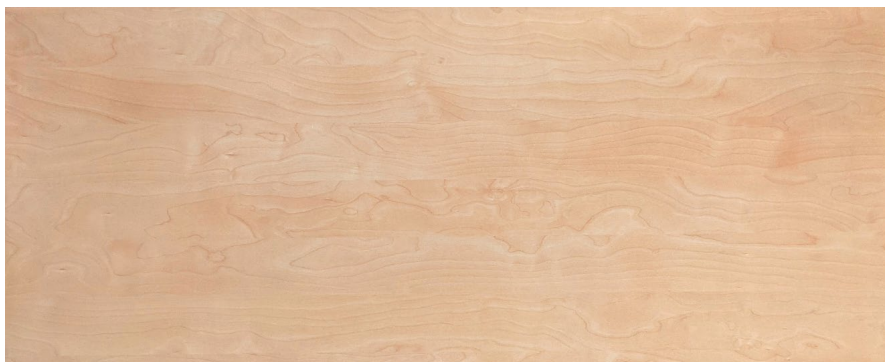

# DESKY

**White**

**Black**

**Natural Walnut**

**Classic Oak**

CORE MELAMINE  
DESKTOP FINISHES

# DESKY

**Prime Oak**

**Jarrah Legno**

**Burnished Wood**

**Sublime Teak**

CORE MELAMINE  
DESKTOP FINISHES

# DESKY

**Curly Birch**

**Select Beech**

**White Alaskan**

Ergo Edge  
Desktop Finishes