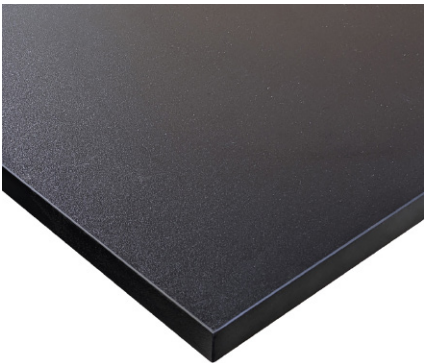

CORE MELAMINE  
DESKTOP FINISHES

# DESKY

**White**

**Black**

**Burnished Wood**

**Curly Birch**

CORE MELAMINE  
DESKTOP FINISHES

# DESKY

**Select Beech**

**Sublime Teak**

**Natural Walnut**

**Jarrah Legno**

CORE MELAMINE  
DESKTOP FINISHES