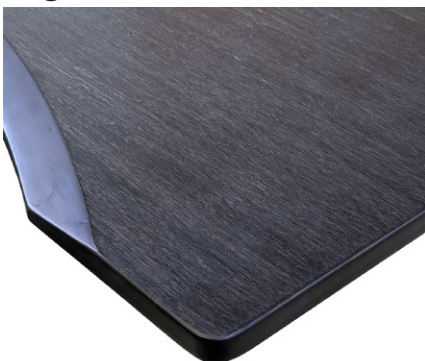

# DESKY

**White**

**Black**

**Burnished Wood**

**Curly Birch**

CORE MELAMINE  
DESKTOP FINISHES

# DESKY

**Select Beech**

**Sublime Teak**

**Natural Walnut**

**Jarrah Legno**

CORE MELAMINE  
DESKTOP FINISHES

# DESKY

**Classic Oak**

**Prime Oak**

**White Alaskan**

Ergo Edge  
Desktop Finishes

# DESKY

**Ergo White**

**Ergo Black**

**Ergo Bamboo**

**Ergo Dark Bamboo**