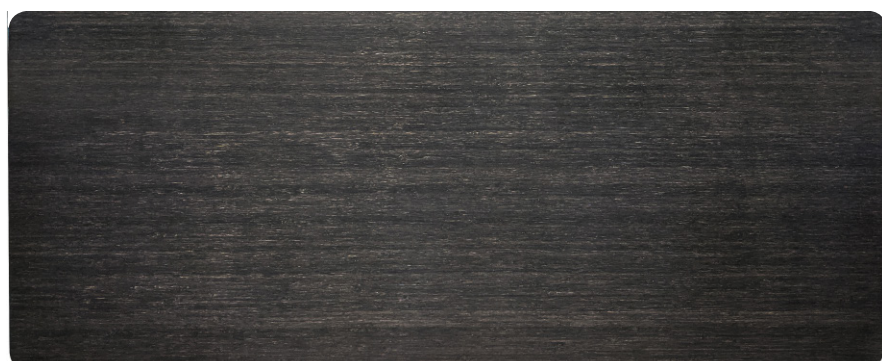

Dark Bamboo