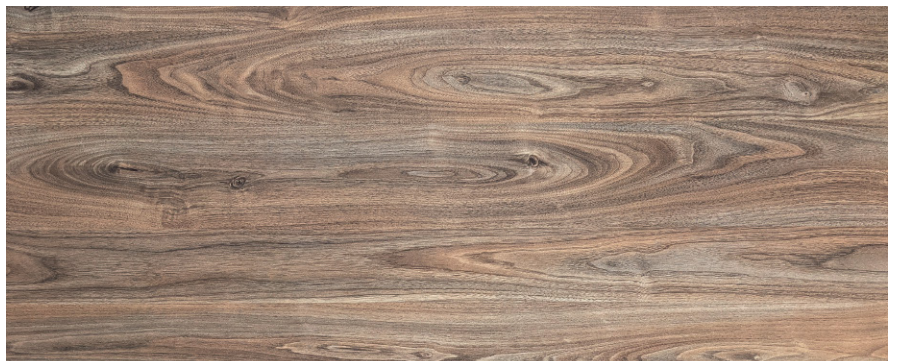

# DESKY

**White**

**Black**

**Burnished Wood**

**Curly Birch**

CORE MELAMINE  
DESKTOP FINISHES

# DESKY

**Select Beech**

**Sublime Teak**

**Natural Walnut**

**Jarrah Legno**

CORE MELAMINE  
DESKTOP FINISHES

# DESKY

**Classic Oak**

**Prime Oak**

**White Alaskan**

Ergo Edge  
Desktop Finishes