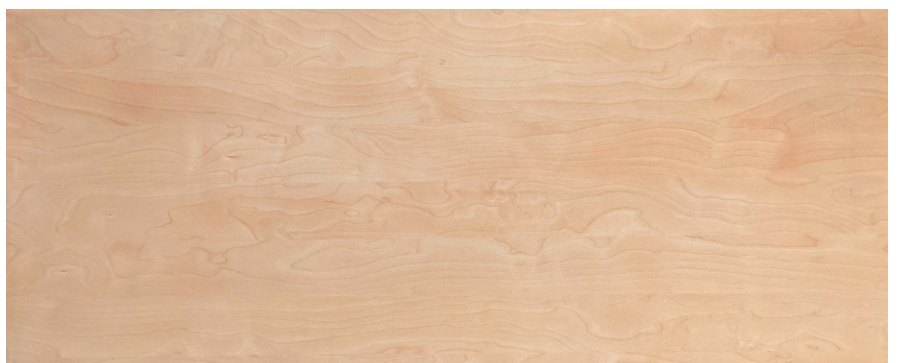

CORE MELAMINE  
DESKTOP FINISHES

# DESKY

**White**

**Black**

**Burnished Wood**

**Curly Birch**

CORE MELAMINE  
DESKTOP FINISHES

# DESKY

**Select Beech**

**Sublime Teak**

**Natural Walnut**

**Jarrah Legno**

CORE MELAMINE  
DESKTOP FINISHES