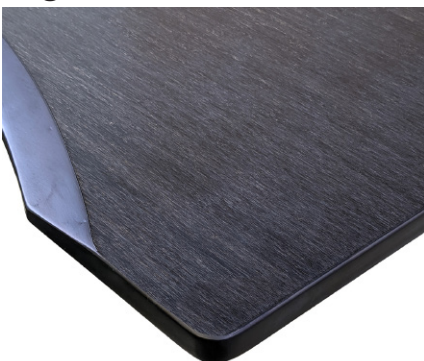

CORE MELAMINE
DESKTOP FINISHES

DESKY

White

Black

Burnished Wood

Curly Birch

CORE MELAMINE
DESKTOP FINISHES

DESKY

Select Beech

Sublime Teak

Natural Walnut

Jarrah Legno

CORE MELAMINE
DESKTOP FINISHES

DESKY

Classic Oak

Prime Oak

White Alaskan

Ergo Edge
Desktop Finishes

DESKY

Ergo White

Ergo Black

Ergo Bamboo

Ergo Dark Bamboo

Bamboo Ergo/Straight Desktop Finishes

DESKY

Ergo Tiger Bamboo

Bamboo

Dark Bamboo

Tiger Bamboo

Rubberwood Desktop Finishes

DESKY

Light Oak Rubberwood