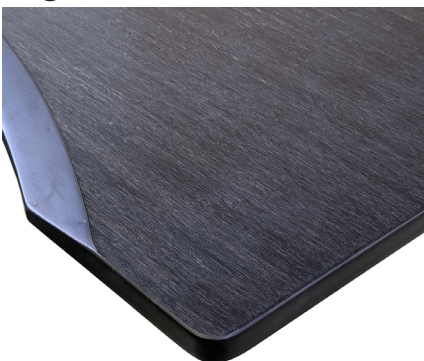

CORE MELAMINE
DESKTOP FINISHES

DESKY

White

Black

Classic Oak

Natural Walnut

CORE MELAMINE
DESKTOP FINISHES

DESKY

Prime Oak

Jarrah Legno

Burnished Wood

Sublime Teak

CORE MELAMINE
DESKTOP FINISHES

DESKY

Curly Birch

Select Beech

White Alaskan

Ergo Edge
Desktop Finishes

DESKY

Ergo White

Ergo Black

Ergo Bamboo

Ergo Dark Bamboo

Bamboo Ergo/Straight Desktop Finishes

DESKY

Ergo Tiger Bamboo

Bamboo

Dark Bamboo

Tiger Bamboo

Rubberwood Desktop Finishes

DESKY

Light Oak Rubberwood