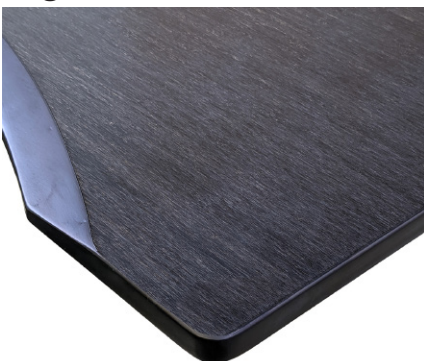

# DESKY

**White**

**Black**

**Burnished Wood**

**Curly Birch**

CORE MELAMINE  
DESKTOP FINISHES

# DESKY

**Select Beech**

**Sublime Teak**

**Natural Walnut**

**Jarraah Legno**

CORE MELAMINE  
DESKTOP FINISHES

# DESKY

**Classic Oak**

**Prime Oak**

**White Alaskan**

Ergo Edge  
Desktop Finishes

# DESKY

**Ergo White**

**Ergo Black**

**Ergo Bamboo**

**Ergo Dark Bamboo**