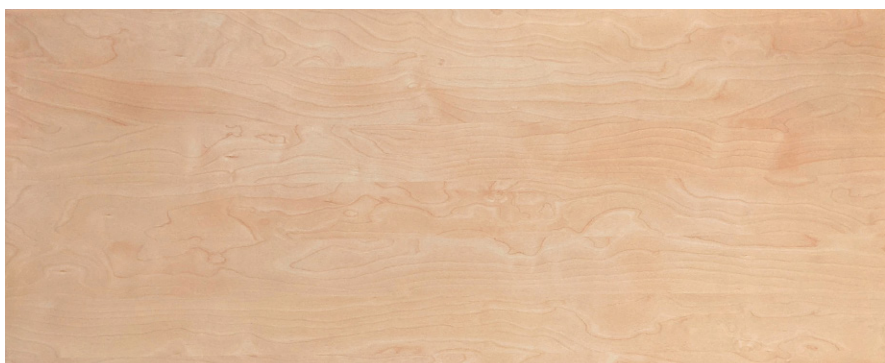

CORE MELAMINE  
DESKTOP FINISHES

# DESKY

**White**

**Black**

**Burnished Wood**

**Curly Birch**

CORE MELAMINE  
DESKTOP FINISHES

# DESKY

**Select Beech**

**Sublime Teak**

**Natural Walnut**

**Jarraah Legno**

CORE MELAMINE  
DESKTOP FINISHES