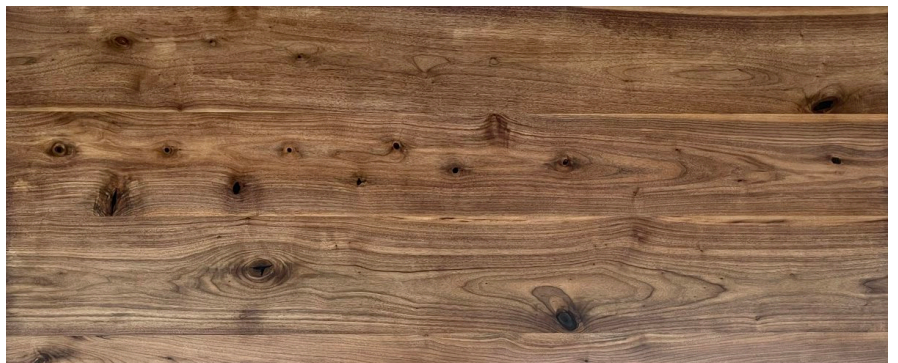

# DESKY

**Walnut**

**Teak**

**Natural Walnut**

Hardwood Resin River  
Desktop Finishes