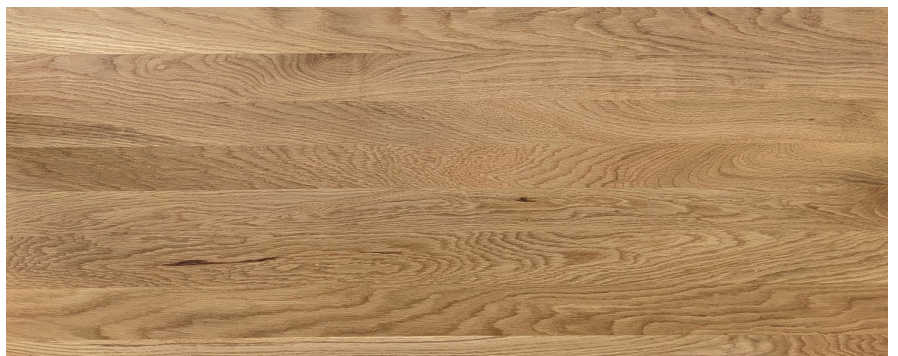

Hardwood
Desktop Finishes

DESKY

White Oak