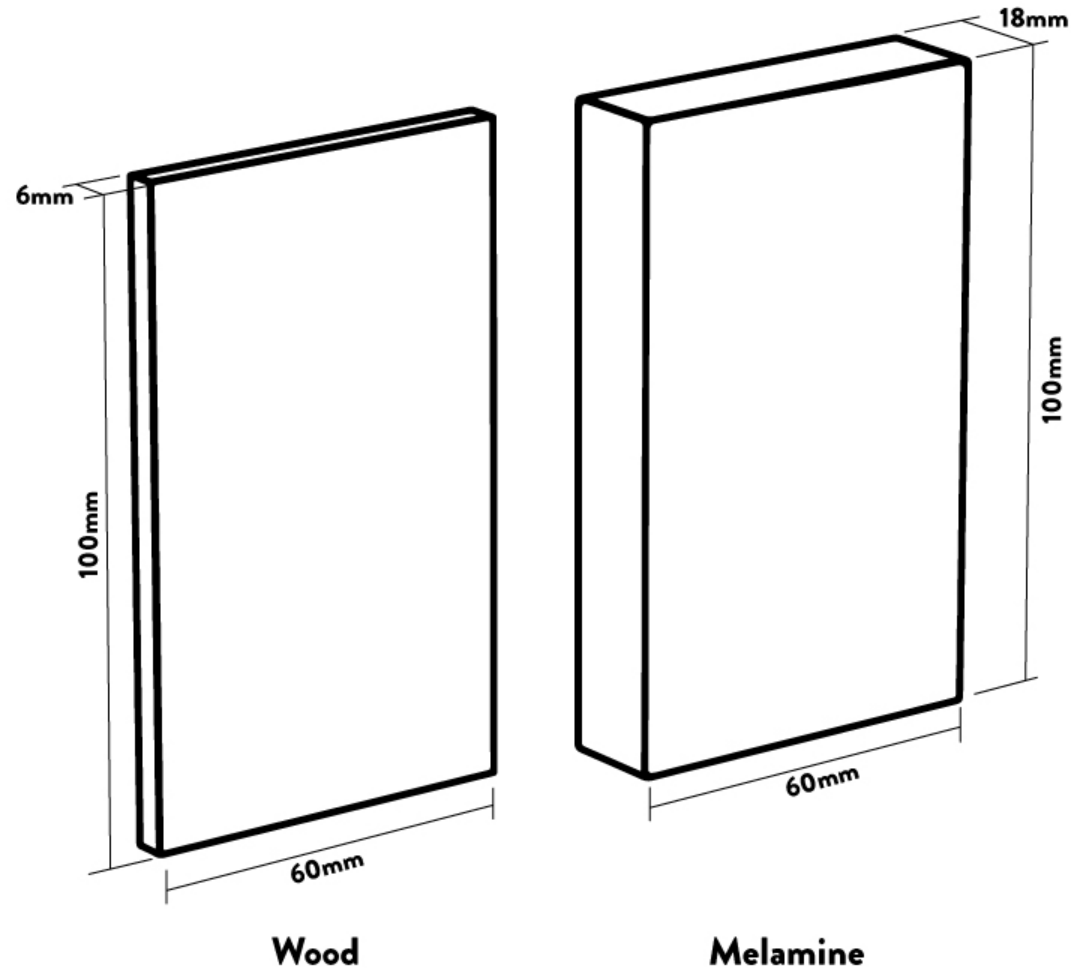

## Desky Sample Swatches Specification Sheet

### Specifications

<b>Material</b>	Wood, Melamine/MDF
<b>Surface Finish</b>	Polyurethane lacquer (wood), Melamine decorative finish

<b>Dimensions</b>	Wood: 100x60x6mm, Melamine: 100x60x18mm
<b>Reimbursement</b>	Desky will refund the cost of these samples if you purchase a desk