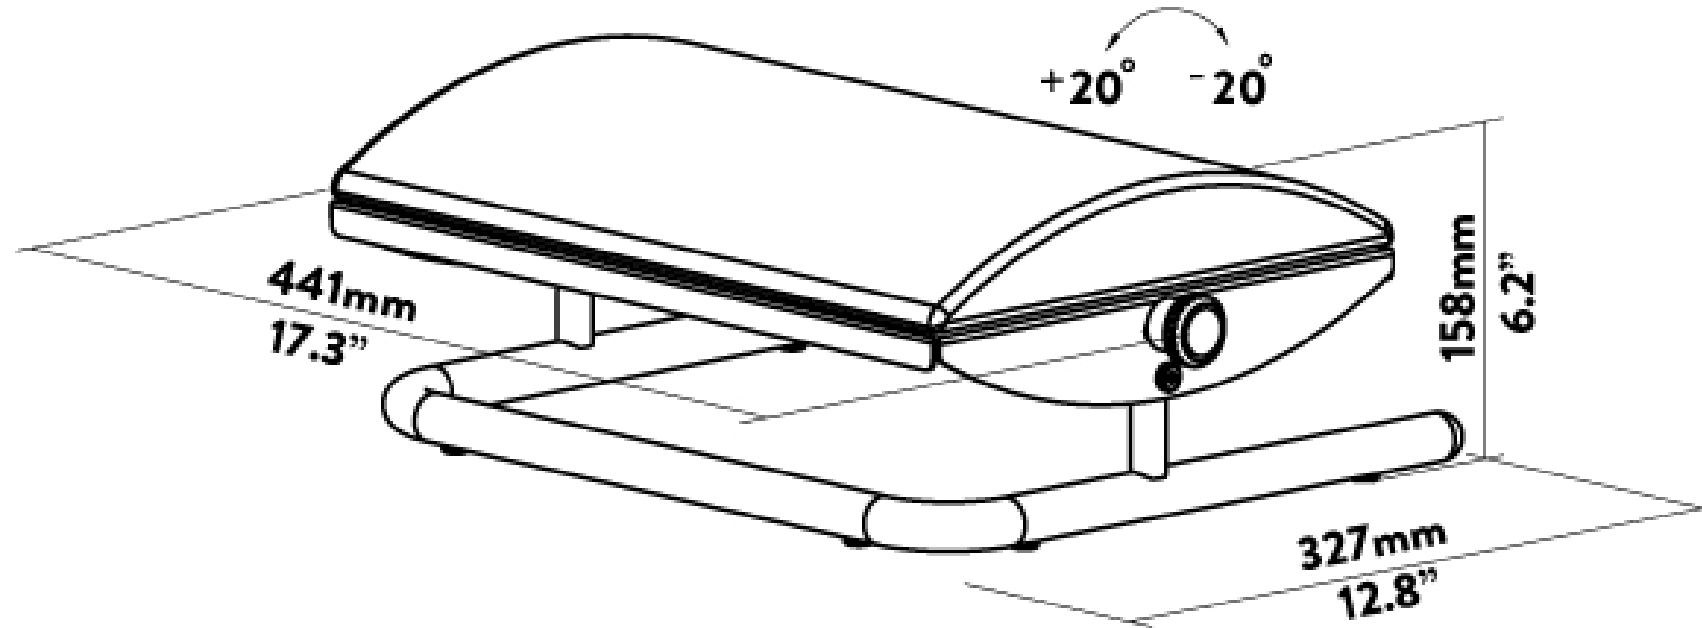

DESKY

Desky Cushioned Foot Rest Specification Sheet

Specifications

Dimensions 441x327x158mm (17.3"x12.8"x6.2")

Weight Capacity 20kg

Material Steel, Plastic, Foam

Angle Incline +20°/-20°

Colour Black