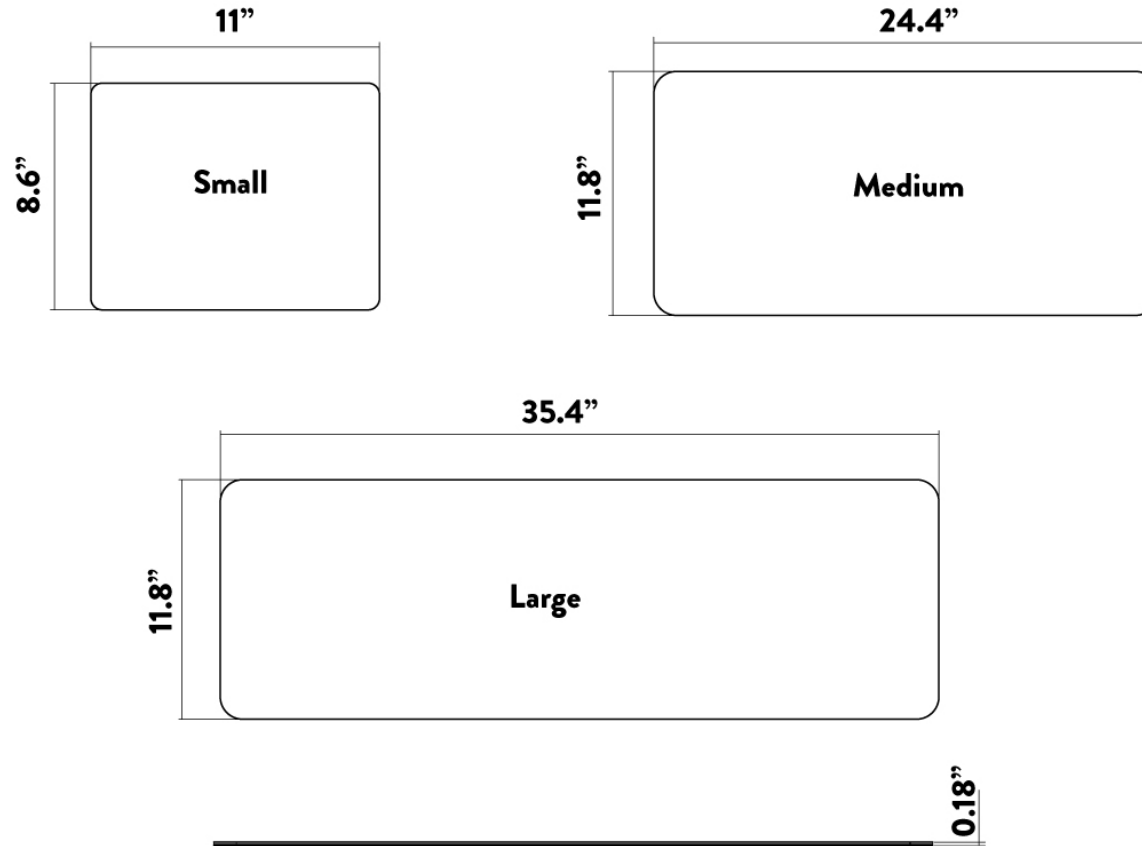

DESKY

Desky Cork/Felt Desk Pad Specification Sheet

Specifications

Finish Soft touch grey felt, anti slip cork backing

Design Trackable with mouse

Waterproof Yes

Small 11x8.6" (280 x 220 x 4.5mm)

Medium 24.4x11.8" (620x 300 x 4.5mm)

Large 35.4x11.8" (900 x 300 x 4.5mm)