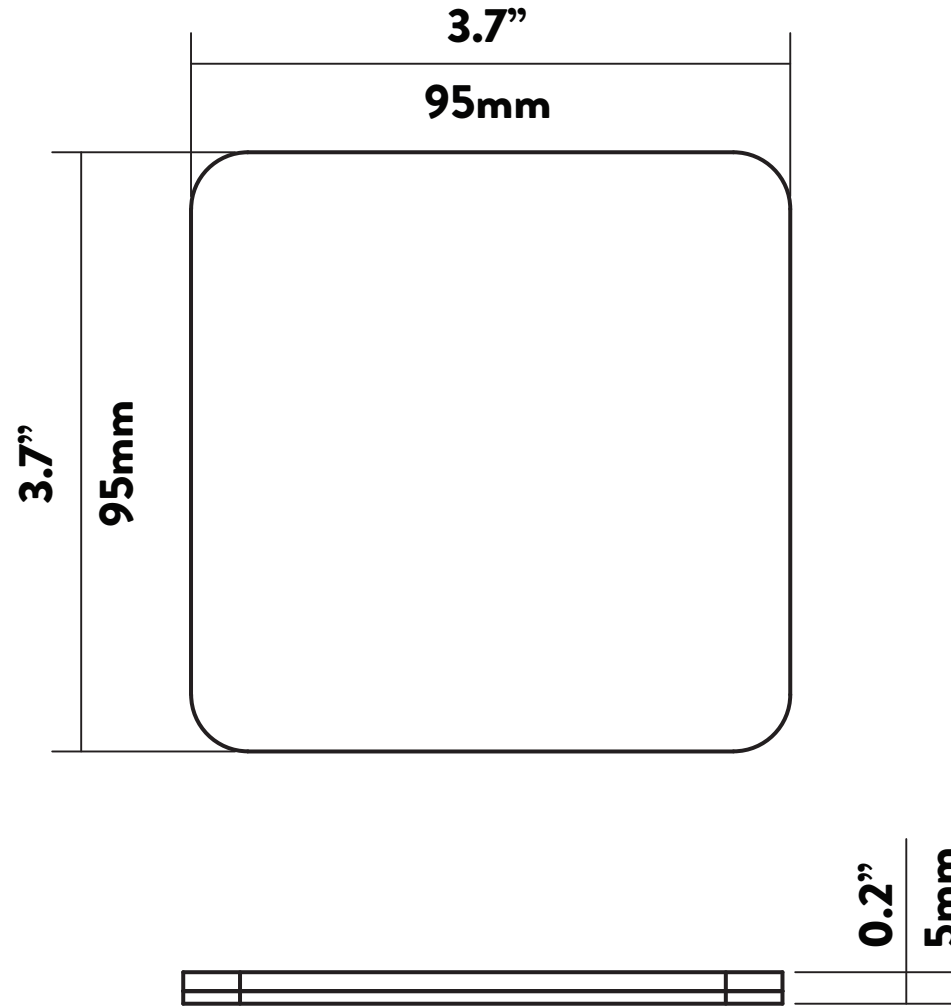

DESKY

Desky Felt/Cork Coaster Specification Sheet

Specifications

Finish Soft touch grey felt, anti slip cork backing

Design Layered Felt and Cork

Waterproof Yes

Colour Light Grey, Dark Grey and Cork

Size 3.7"x3.7"x0.2" (95 x 95 x 5mm)

Quantity 4 per pack