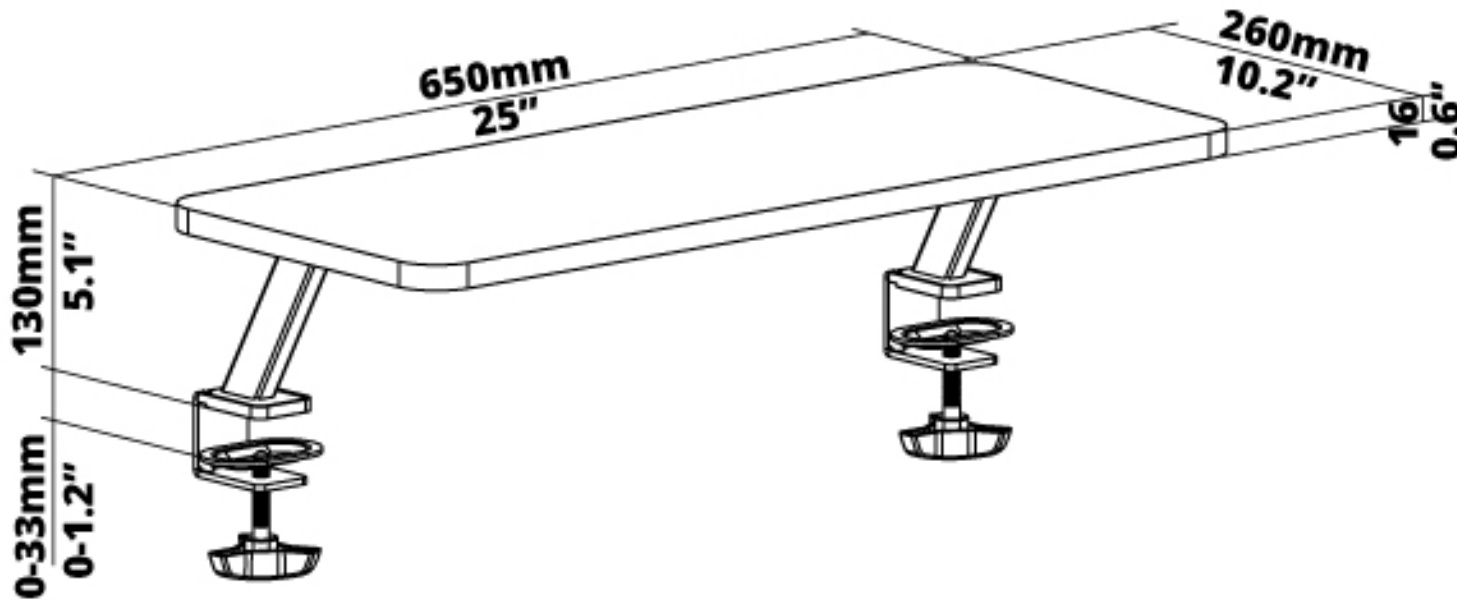

DESKY

Desky Clamp-On Monitor Riser Specification Sheet

Specifications

Material Steel, Plastic, Melamine Particle Board

Surface Finish Powder Coating

Colour Black

Surface Thickness 16mm

Weight Capacity 20 kgs

Dimensions 650x260x130mm