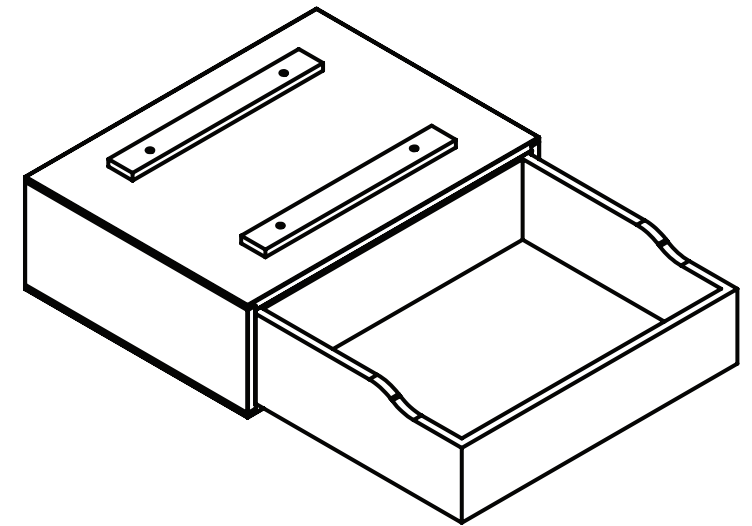

DESKY

www.desky.ca

Desky Bamboo Under Desk Drawer Specification Sheet

Specifications

Material	Bamboo
Surface Finish	Polyurethane Coating
Colour	Natural Bamboo
Dimensions	14.2" x 10.8" x 4.7"

Weight Capacity	22 lbs
Track Tavel	9.8"
Suggested Desktop	0.7" and above (not compatible with Ergo Edge)
Storage Items	Laptop (10" - 17.3"), tablet, mobile phone,