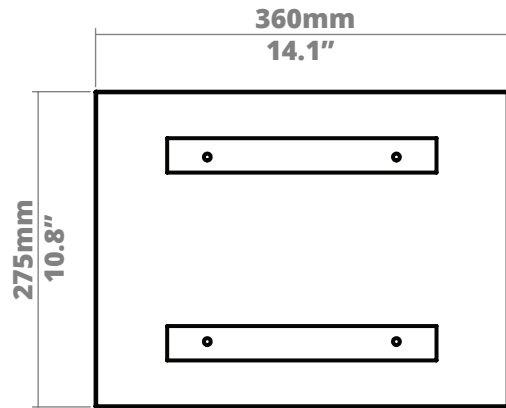

DESKY

www.desky.ca

Desky Bamboo Under Desk Drawer Specification Sheet

Specifications

Material	Bamboo
Surface Finish	Polyurethane Coating
Colour	Natural Bamboo
Dimensions	14.2" x 10.8" x 4.7"

Weight Capacity	22 lbs
Track Tavel	9.8"
Suggested Desktop	0.7" and above (not compatible with Ergo Edge)
Storage Items	Laptop (10" - 17.3"), tablet, mobile phone,