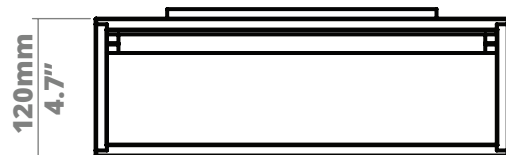

DESKY

www.desky.ca

Desky Bamboo Under Desk Drawer Specification Sheet

Specifications

Material	Bamboo
Surface Finish	Polyurethane Coating
Colour	Natural Bamboo
Dimensions	14.2" x 10.8" x 4.7"

Weight Capacity	22 lbs
Track Tavel	9.8"
Suggested Desktop	0.7" and above (not compatible with Ergo Edge)
Storage Items	Laptop (10" - 17.3"), tablet, mobile phone,