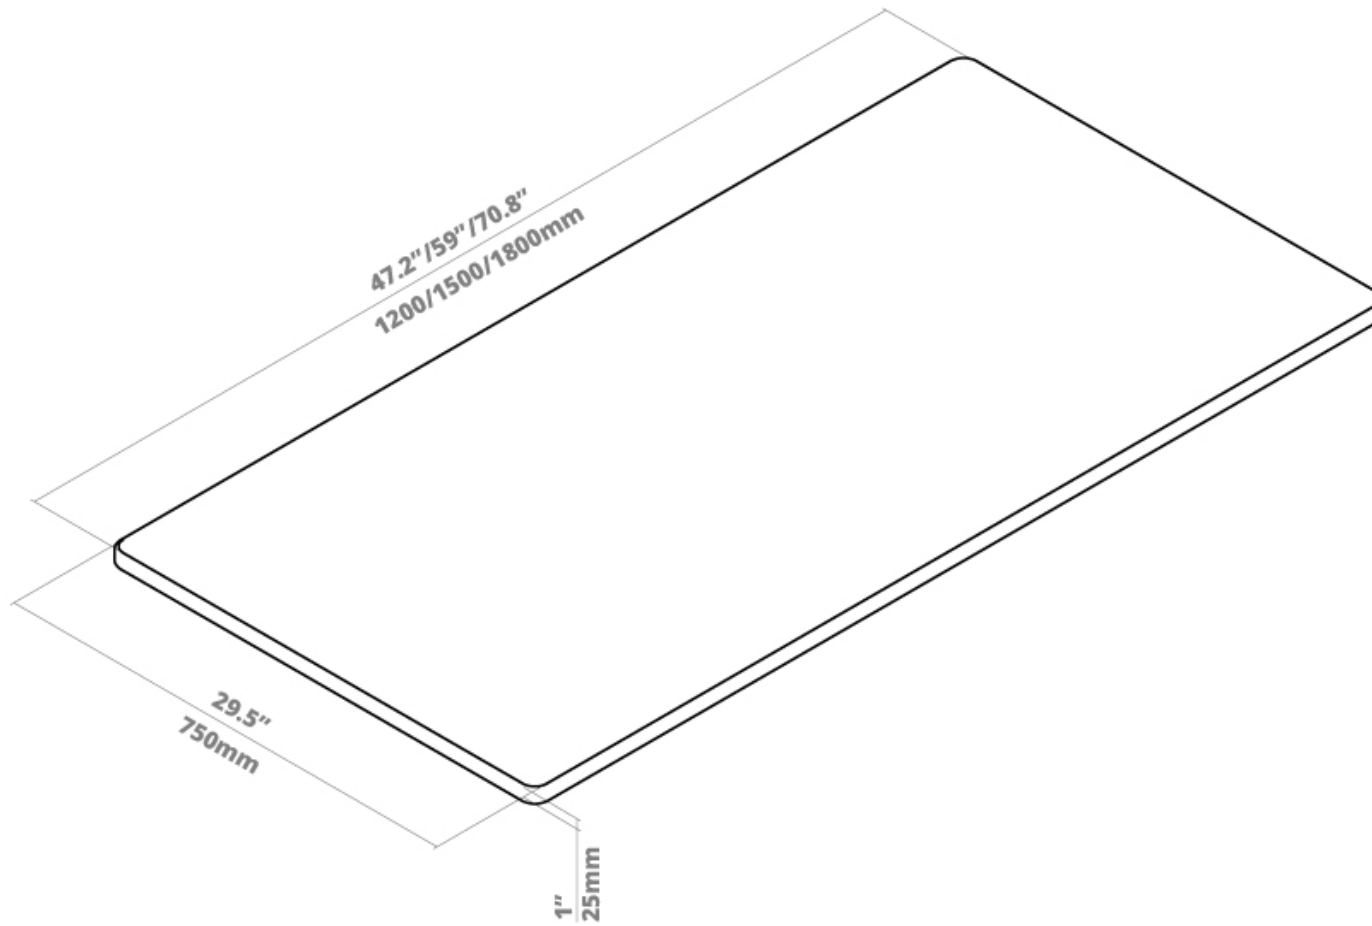

## Desky Bamboo Desktops Specification Sheet

Bamboo

Dark Bamboo

|                          |                                             |
|--------------------------|---------------------------------------------|
| <b>Standard Sizes</b>    | 47.2" x 29.5", 59.1" x 29.5", 70.9" x 29.5" |
| <b>Desktop Thickness</b> | 1"                                          |
| <b>Solid Bamboo</b>      | Yes                                         |