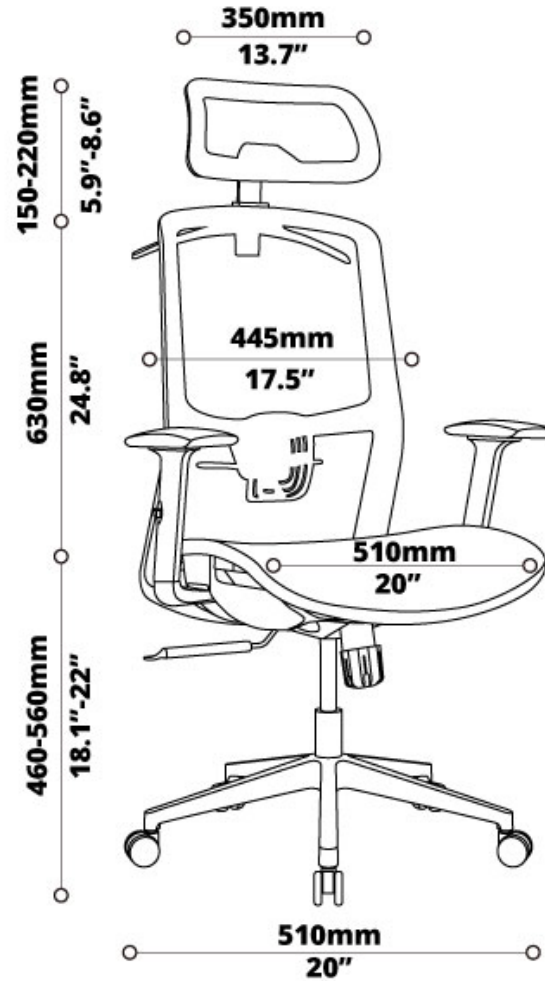

DESKY

Desky Adjustable High Back Mesh Chair Specification Sheet

Specifications

Dimensions 48.8" - 55.5" x 20.1" x 26.6"

Weight Capacity 330.7 lbs

Material Breathable high tensile steel mesh, Nylon

Headrest Included