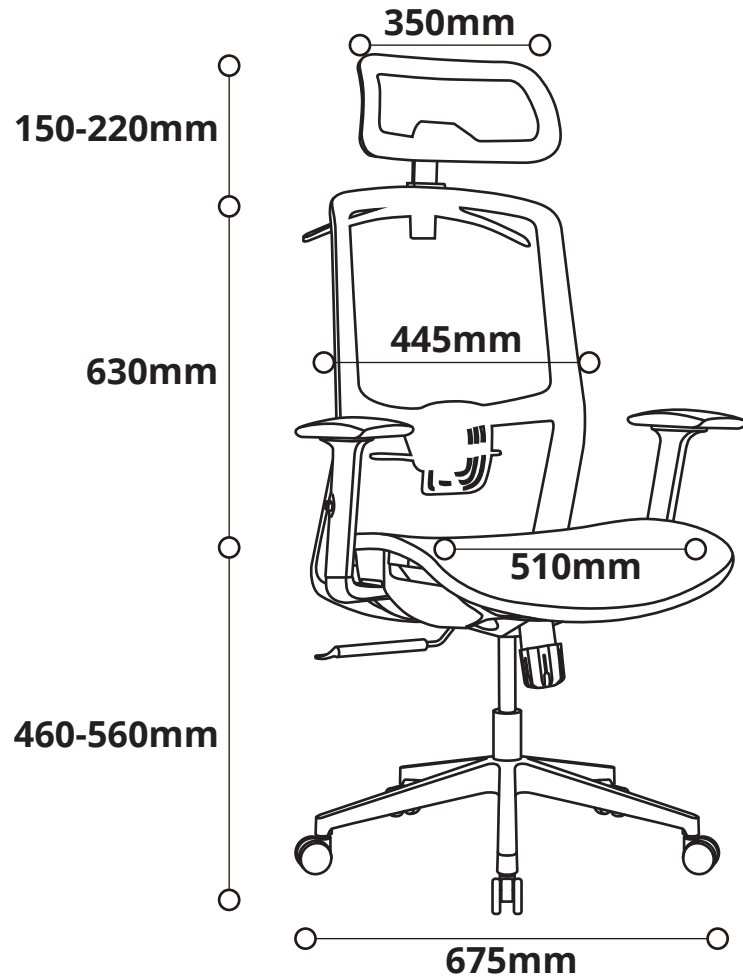

## Desky Adjustable Ergo High Back Chair Specification Sheet

### Specifications

Dimensions 1240 - 1410 x 510 x 675 mm

Weight Capacity 150kg

Material Steel mesh, Nylon Plastic

Headrest Included