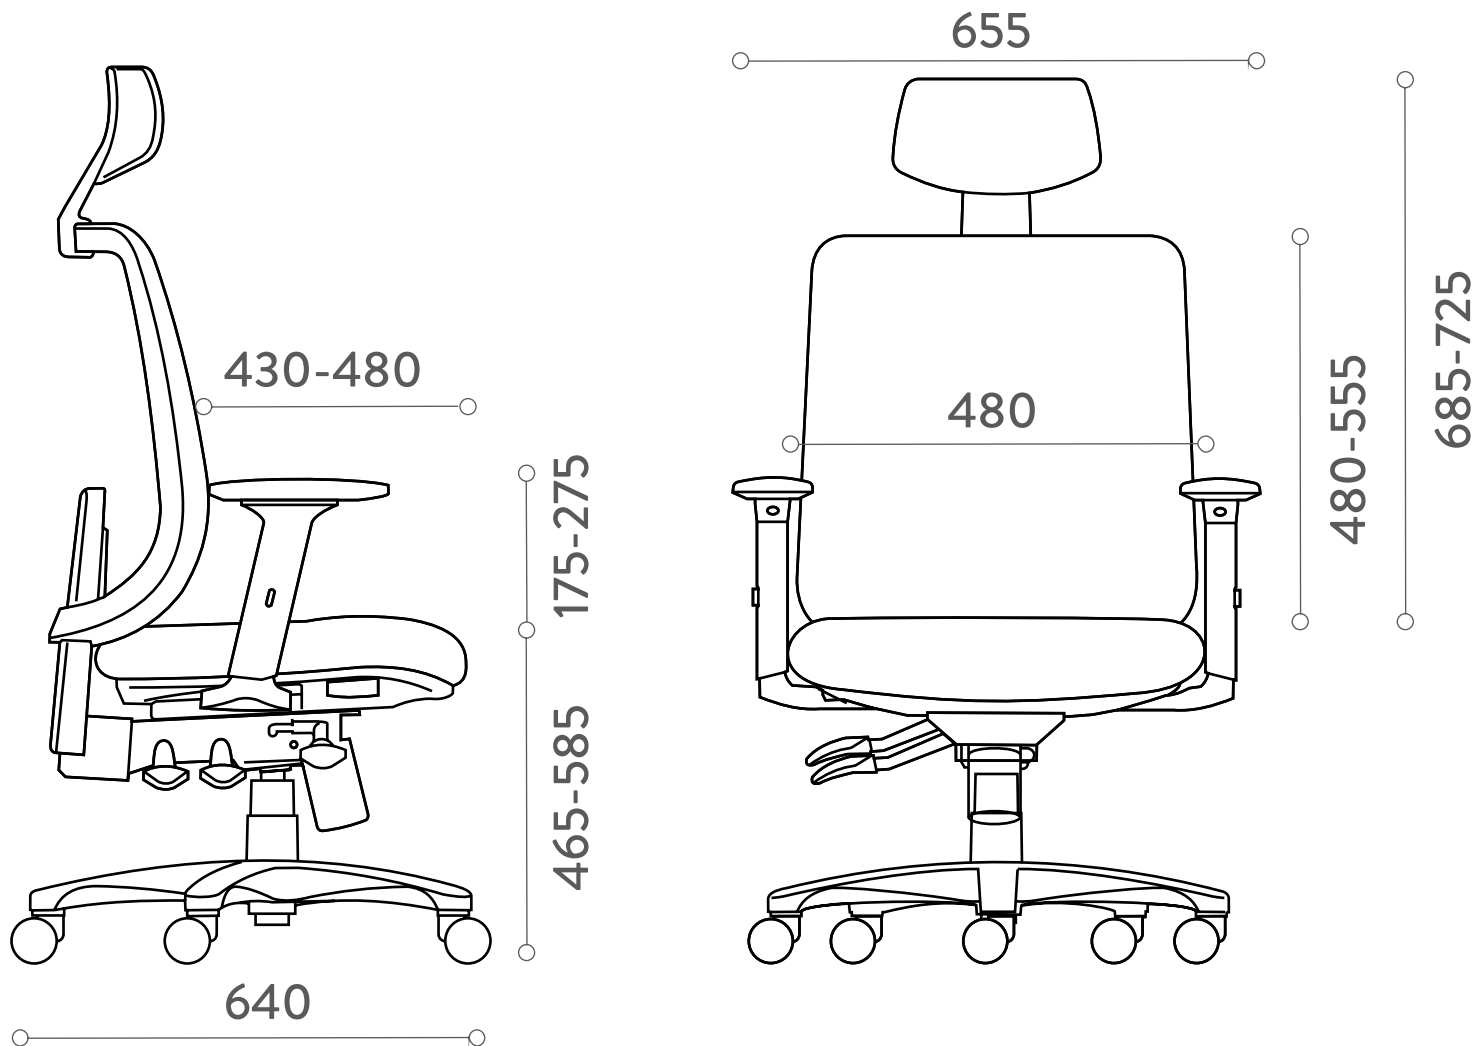

DESKY

Ace Ergonomic Chair

Dimensions

Adjustments

Height Adjustable Headrest

Tilting Backrest

Height Adjustable Seat

Sliding Seat

Height Adjustable Backrest

Height Adjustable Armrest

Depth/Angle Adjustable Armrest

Adjustable Seat Tilt

Specifications

Headrest	Optional	Material	Fabric seat, mesh backing
Back Tilt Tension Adjust	Manual	Weight Capacity	150kg
Colours	Black	Warranty	10 years