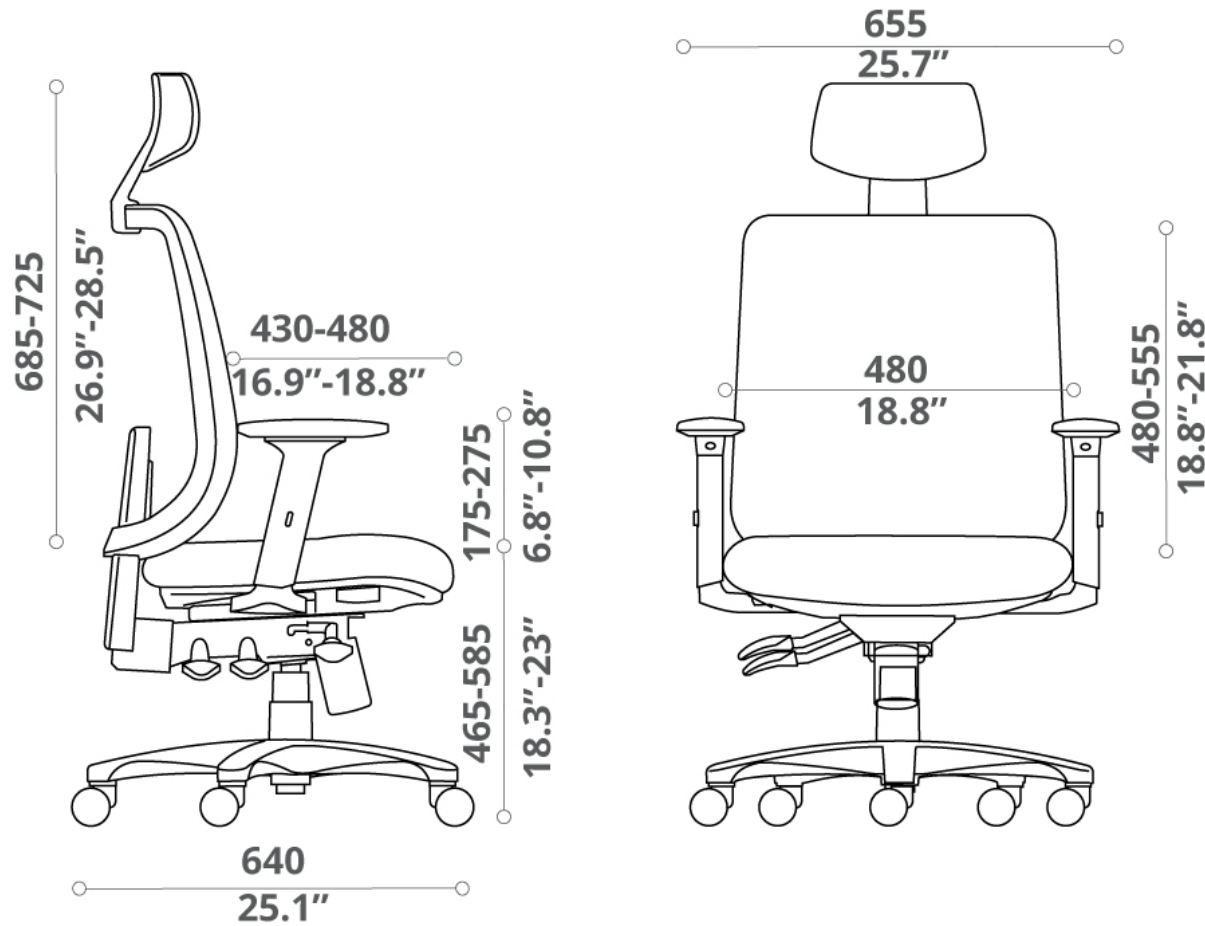

DESKY

Desky Ace Ergonomic Chair Specification Sheet

-  Height Adjustable Headrest
-  Tilting Backrest
-  Height Adjustable Backrest
-  Height Adjustable Armrest
-  Height Adjustable Seat
-  Sliding Seat
-  Depth/Angle Adjustable Armrest
-  Adjustable Lumbar

Specifications

Headrest Optional

Back Tilt Tension Adjust Manual

Colours Black

Material Aluminium, PLastic, Fabric seat, mesh backing

Weight Capacity 330 lbs

Warranty 10 Years