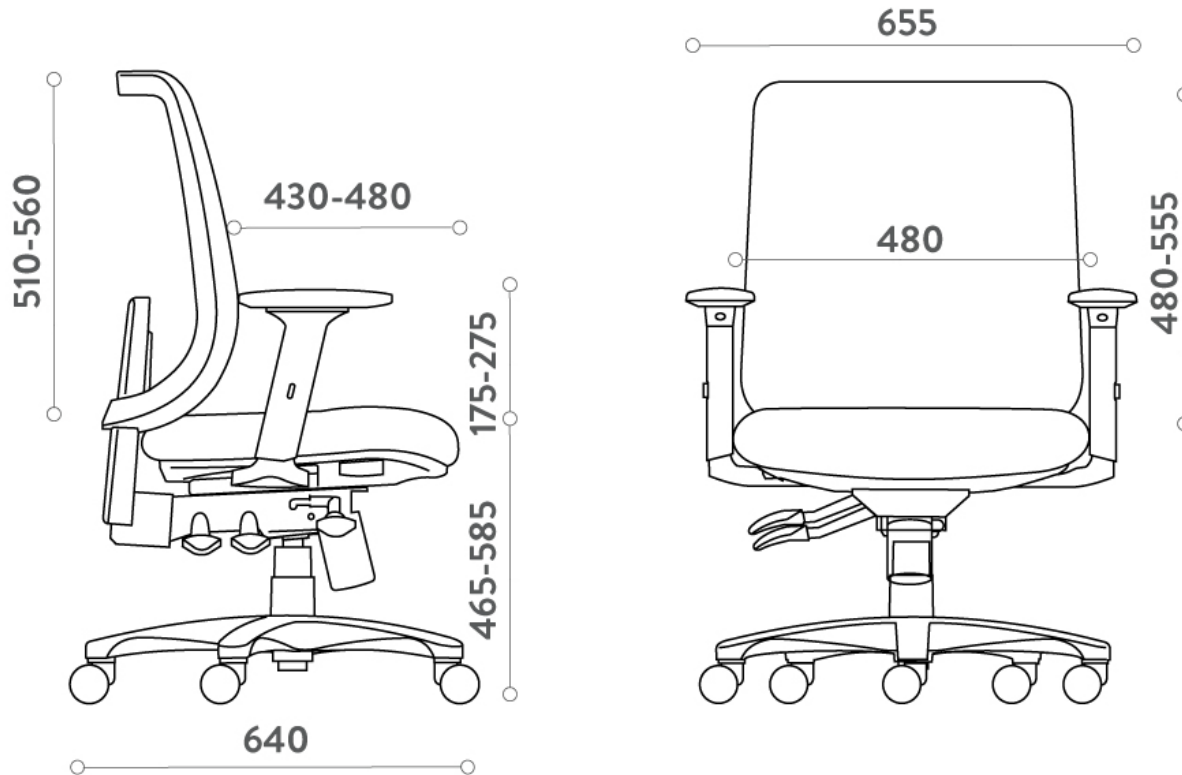

DESKY

Desky Ace Ergonomic Chair Specification Sheet

Specifications

Headrest	NA	Material	Aluminium, PLastic, Fabric seat, mesh backing
Back Tilt Tension Adjust	Manual	Weight Capacity	150 kg
Colours	Black	Warranty	10 Years