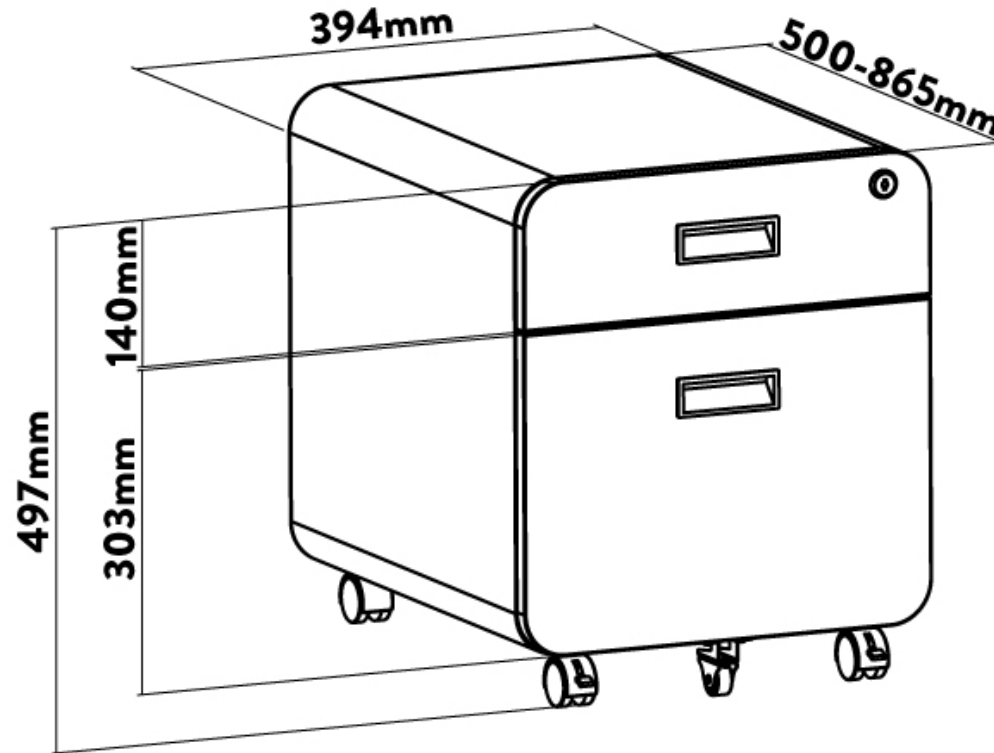

DESKY

Desky 2 Drawer Mobile Filing Cabinet Specification Sheet

Specifications

Ball Bearing Runners

Yes

Wheel Design

5 wheel output for added stability

Masterkey

Yes

Size

394x497x500-865mm

Material

Steel, powder coated

Weight Capacity

20kg