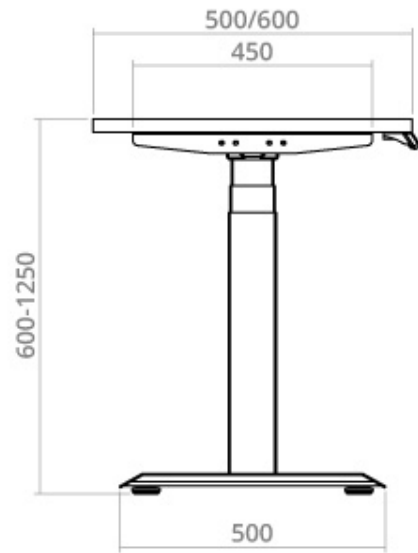

DESKY

Desky Dual Mini Sit Stand Desk Specification Sheet

Specifications

Height Range 60 - 125cm (without desktop)

Gross Weight 36kg

Travel Speed 36mm per second loaded

Noise Level 40db in motion

Base Width Suits desks 800 - 1400mm

Weight Capacity 140kg

Input Power 240v

Transformer Power 200W (0.1W on standby)

Cable Management Desky Basket or Mini Tray

Hand Controller 4 memory presets

Upper & Lower Limits Yes - Programable by user

Overload Protection Yes