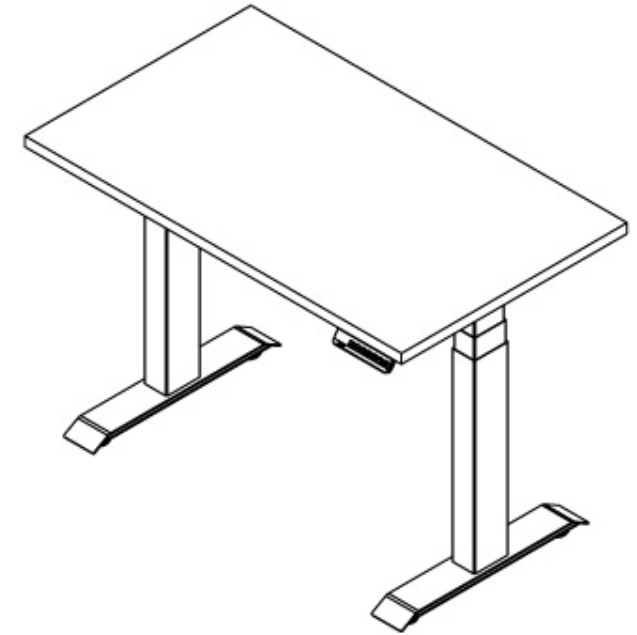

DESKY

Desky Dual Mini Sit Stand Desk Specification Sheet

Specifications

Height Range 60 - 125cm (without desktop)

Gross Weight 36kg

Travel Speed 36mm per second loaded

Noise Level 40db in motion

Base Width Suits desks 800 - 1400mm

Weight Capacity 140kg

Input Power 240v

Transformer Power 200W (0.1W on standby)

Cable Management Desky Basket or Mini Tray

Hand Controller 4 memory presets

Upper & Lower Limits Yes - Programable by user

Overload Protection Yes