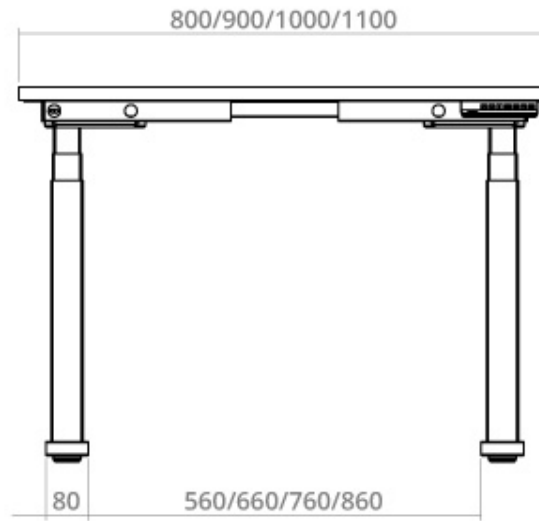

DESKY

Desky Dual Mini Sit Stand Desk Specification Sheet

Specifications

Height Range 60 - 125cm (without desktop)

Gross Weight 36kg

Travel Speed 36mm per second loaded

Noise Level 40db in motion

Base Width Suits desks 800 - 1400mm

Weight Capacity 140kg

Input Power 240v

Transformer Power 200W (0.1W on standby)

Cable Management Desky Basket or Mini Tray

Hand Controller 4 memory presets

Upper & Lower Limits Yes - Programable by user

Overload Protection Yes