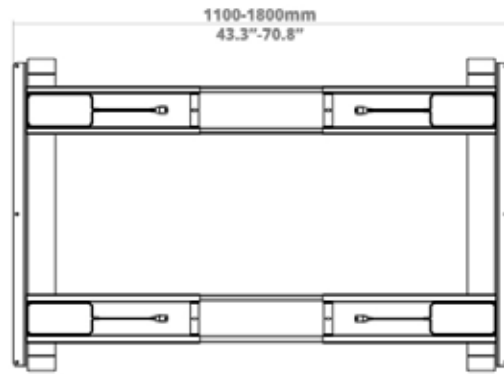

DESKY

Desky Quad Sit Stand Desk Frame Specification Sheet

Specifications

Height Range 60 - 125cm (without desktop)

Gross Weight 68kg

Travel Speed 36mm per second loaded

Noise Level 40db in motion

Base Width Suits desks 1100 - 1800mm

Weight Capacity 300kg

Input Power 240v

Transformer Power 200W (0.1W on standby)

Cable Management Desky Mini Cable and Power Tray - Reccomend

Hand Controller 4 memory presets

Upper & Lower Limits Yes - Programable by user