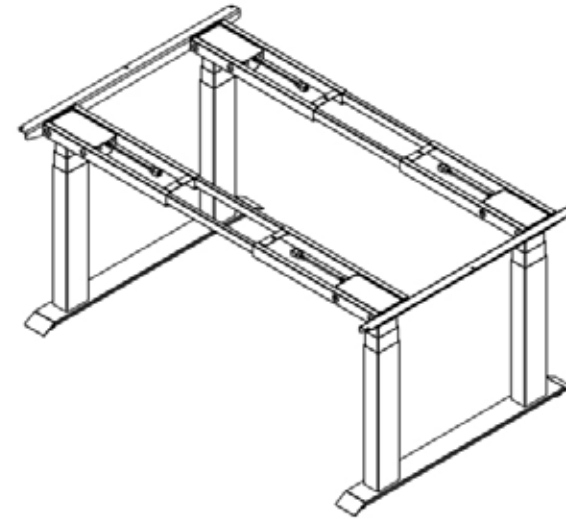

DESKY

Desky Quad Sit Stand Desk Frame Specification Sheet

Specifications

Height Range 60 - 125cm (without desktop)

Gross Weight 68kg

Travel Speed 36mm per second loaded

Noise Level 40db in motion

Base Width Suits desks 1100 - 1800mm

Weight Capacity 300kg

Input Power 240v

Transformer Power 200W (0.1W on standby)

Cable Management Desky Mini Cable and Power Tray - Reccomend

Hand Controller 4 memory presets

Upper & Lower Limits Yes - Programable by user