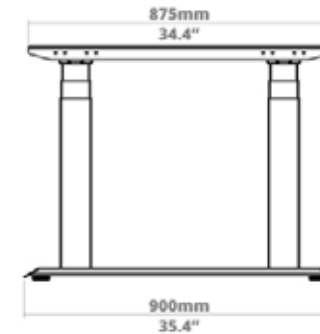

DESKY

Desky Quad Sit Stand Desk Frame Specification Sheet

Specifications

Height Range 60 - 125cm (without desktop)

Gross Weight 68kg

Travel Speed 36mm per second loaded

Noise Level 40db in motion

Base Width Suits desks 1100 - 1800mm

Weight Capacity 300kg

Input Power 240v

Transformer Power 200W (0.1W on standby)

Cable Management Desky Mini Cable and Power Tray - Reccomend

Hand Controller 4 memory presets

Upper & Lower Limits Yes - Programable by user