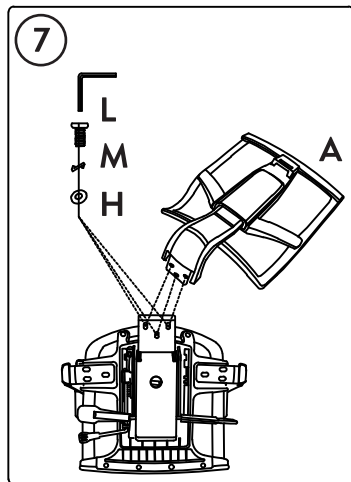

DESKY

XL Pro

Ergonomic Chair

ASSEMBLY INSTRUCTIONS

BEFORE ASSEMBLING THIS PRODUCT, PLEASE READ THE INSTRUCTIONS CAREFULLY

THE HEADREST CAN BE ROTATED.

PRESS THE ARMREST'S BUTTON TO ADJUST THE HEIGHT OF THE ARMREST.

ADJUST THE CHASSIS HANDLE UPWARDS TO SUIT THE HEIGHT OF THE USER. ADJUST THE SEAT HEIGHT TO ACHIEVE THE DESIRED SEAT POSITION.

ADJUSTABLE CHASSIS HANDLES TO CONTROL THE BACKREST ANGLE. LOCKS IN FOUR POSITIONS.

DRAG THE BACK FRAME UP WITH BOTH HANDS AT THE SAME TIME TO ADJUST THE HEIGHT OF THE BACK OF THE CHAIR ACCORDING TO THE HEIGHT OF THE USER.

THE HEADREST CAN BE ADJUSTED UP AND DOWN.

ADJUST THE CHASSIS HANDLE UPWARDS TO ADJUST THE SEAT DEPTH.