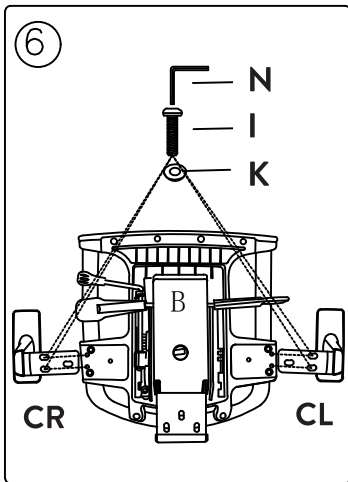

DESKY

XL Pro

Ergonomic Chair

ASSEMBLY INSTRUCTIONS

BEFORE ASSEMBLING THIS PRODUCT, PLEASE READ THE INSTRUCTIONS CAREFULLY

THE HEADREST CAN BE ROTATED.

PRESS THE ARMREST'S BUTTON TO ADJUST THE HEIGHT OF THE ARMREST.

ADJUST THE CHASSIS HANDLE UPWARDS TO SUIT THE HEIGHT OF THE USER. ADJUST THE SEAT HEIGHT TO ACHIEVE THE DESIRED SEAT POSITION.

ADJUSTABLE CHASSIS HANDLES TO CONTROL THE BACKREST ANGLE. LOCKS IN FOUR POSITIONS.

DRAG THE BACK FRAME UP WITH BOTH HANDS AT THE SAME TIME TO ADJUST THE HEIGHT OF THE BACK OF THE CHAIR ACCORDING TO THE HEIGHT OF THE USER.

THE HEADREST CAN BE ADJUSTED UP AND DOWN.

ADJUST THE CHASSIS HANDLE UPWARDS TO ADJUST THE SEAT DEPTH.