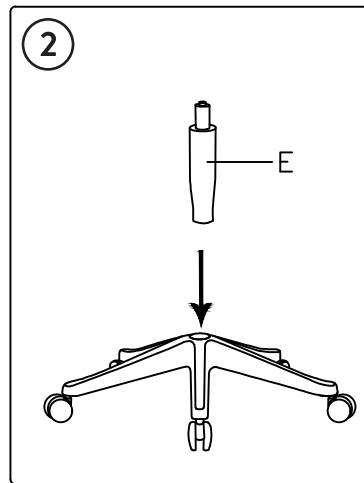

DESKY

XL Pro

Ergonomic Chair

ASSEMBLY INSTRUCTIONS

BEFORE ASSEMBLING THIS PRODUCT, PLEASE READ THE INSTRUCTIONS CAREFULLY

THE HEADREST CAN BE ROTATED.

PRESS THE ARMREST'S BUTTON TO ADJUST THE HEIGHT OF THE ARMREST.

ADJUST THE CHASSIS HANDLE UPWARDS TO SUIT THE HEIGHT OF THE USER. ADJUST THE SEAT HEIGHT TO ACHIEVE THE DESIRED SEAT POSITION.

ADJUSTABLE CHASSIS HANDLES TO CONTROL THE BACKREST ANGLE. LOCKS IN FOUR POSITIONS.

DRAG THE BACK FRAME UP WITH BOTH HANDS AT THE SAME TIME TO ADJUST THE HEIGHT OF THE BACK OF THE CHAIR ACCORDING TO THE HEIGHT OF THE USER.

THE HEADREST CAN BE ADJUSTED UP AND DOWN.

ADJUST THE CHASSIS HANDLE UPWARDS TO ADJUST THE SEAT DEPTH.