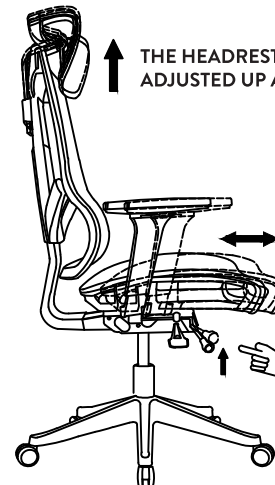

DESKY

XL Pro

Ergonomic Chair

ASSEMBLY INSTRUCTIONS

BEFORE ASSEMBLING THIS PRODUCT, PLEASE READ THE INSTRUCTIONS CAREFULLY

THE HEADREST CAN BE ROTATED.

PRESS THE ARMREST'S BUTTON TO ADJUST THE HEIGHT OF THE ARMREST.

ADJUST THE CHASSIS HANDLE UPWARDS TO SUIT THE HEIGHT OF THE USER. ADJUST THE SEAT HEIGHT TO ACHIEVE THE DESIRED SEAT POSITION.

ADJUSTABLE CHASSIS HANDLES TO CONTROL THE BACKREST ANGLE. LOCKS IN FOUR POSITIONS.

DRAG THE BACK FRAME UP WITH BOTH HANDS AT THE SAME TIME TO ADJUST THE HEIGHT OF THE BACK OF THE CHAIR ACCORDING TO THE HEIGHT OF THE USER.

THE HEADREST CAN BE ADJUSTED UP AND DOWN.

ADJUST THE CHASSIS HANDLE UPWARDS TO ADJUST THE SEAT DEPTH.