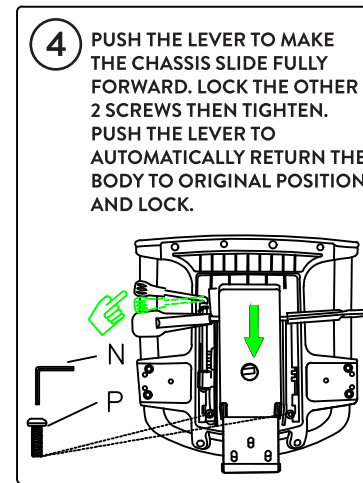

DESKY

XL Pro

Ergonomic Chair

ASSEMBLY INSTRUCTIONS

BEFORE ASSEMBLING THIS PRODUCT, PLEASE READ THE INSTRUCTIONS CAREFULLY

THE HEADREST CAN BE ROTATED.

PRESS THE ARMREST'S BUTTON TO ADJUST THE HEIGHT OF THE ARMREST.

ADJUST THE CHASSIS HANDLE UPWARDS TO SUIT THE HEIGHT OF THE USER. ADJUST THE SEAT HEIGHT TO ACHIEVE THE DESIRED SEAT POSITION.

ADJUSTABLE CHASSIS HANDLES TO CONTROL THE BACKREST ANGLE. LOCKS IN FOUR POSITIONS.

DRAG THE BACK FRAME UP WITH BOTH HANDS AT THE SAME TIME TO ADJUST THE HEIGHT OF THE BACK OF THE CHAIR ACCORDING TO THE HEIGHT OF THE USER.

THE HEADREST CAN BE ADJUSTED UP AND DOWN.

ADJUST THE CHASSIS HANDLE UPWARDS TO ADJUST THE SEAT DEPTH.