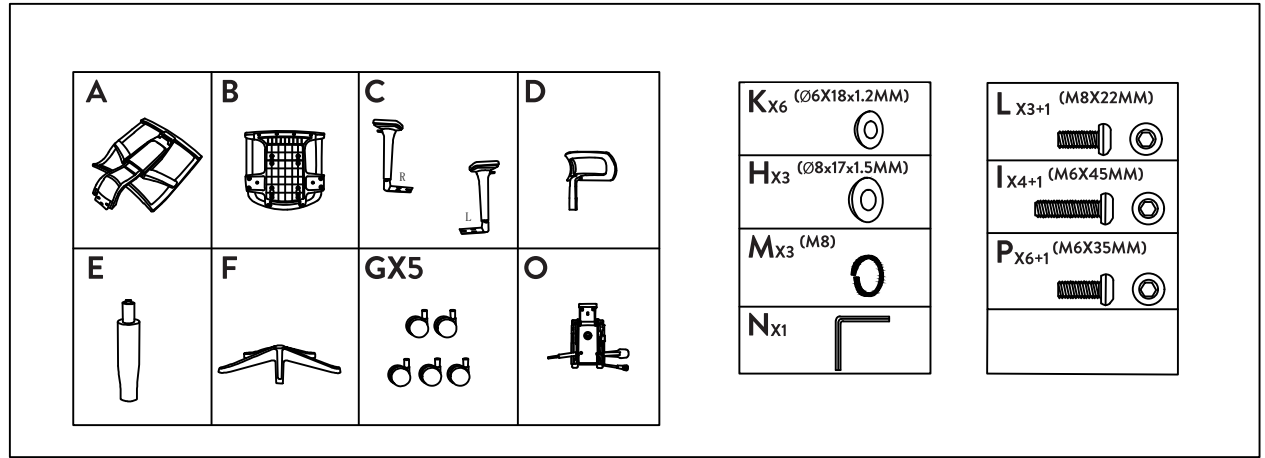

DESKY

XL Pro

Ergonomic Chair

ASSEMBLY INSTRUCTIONS

BEFORE ASSEMBLING THIS PRODUCT, PLEASE READ THE INSTRUCTIONS CAREFULLY

THE HEADREST CAN BE ROTATED.

PRESS THE ARMREST'S BUTTON TO ADJUST THE HEIGHT OF THE ARMREST.

ADJUST THE CHASSIS HANDLE UPWARDS TO SUIT THE HEIGHT OF THE USER. ADJUST THE SEAT HEIGHT TO ACHIEVE THE DESIRED SEAT POSITION.

ADJUSTABLE CHASSIS HANDLES TO CONTROL THE BACKREST ANGLE. LOCKS IN FOUR POSITIONS.

DRAG THE BACK FRAME UP WITH BOTH HANDS AT THE SAME TIME TO ADJUST THE HEIGHT OF THE BACK OF THE CHAIR ACCORDING TO THE HEIGHT OF THE USER.

THE HEADREST CAN BE ADJUSTED UP AND DOWN.

ADJUST THE CHASSIS HANDLE UPWARDS TO ADJUST THE SEAT DEPTH.