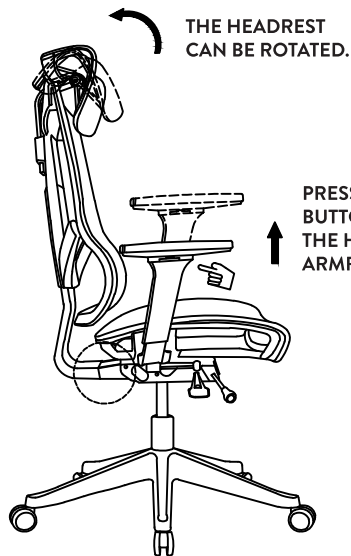

DESKY

XL Pro

Ergonomic Chair

ASSEMBLY INSTRUCTIONS

BEFORE ASSEMBLING THIS PRODUCT, PLEASE READ THE INSTRUCTIONS CAREFULLY

THE HEADREST CAN BE ROTATED.

PRESS THE ARMREST'S BUTTON TO ADJUST THE HEIGHT OF THE ARMREST.

ADJUST THE CHASSIS HANDLE UPWARDS TO SUIT THE HEIGHT OF THE USER. ADJUST THE SEAT HEIGHT TO ACHIEVE THE DESIRED SEAT POSITION.

ADJUSTABLE CHASSIS HANDLES TO CONTROL THE BACKREST ANGLE. LOCKS IN FOUR POSITIONS.

DRAG THE BACK FRAME UP WITH BOTH HANDS AT THE SAME TIME TO ADJUST THE HEIGHT OF THE BACK OF THE CHAIR ACCORDING TO THE HEIGHT OF THE USER.

THE HEADREST CAN BE ADJUSTED UP AND DOWN.

ADJUST THE CHASSIS HANDLE UPWARDS TO ADJUST THE SEAT DEPTH.