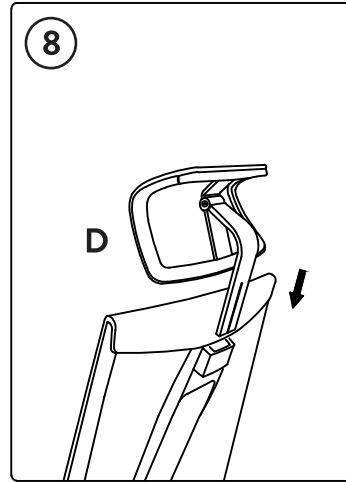

DESKY

XL Pro

Ergonomic Chair

ASSEMBLY INSTRUCTIONS

BEFORE ASSEMBLING THIS PRODUCT, PLEASE READ THE INSTRUCTIONS CAREFULLY

THE HEADREST CAN BE ROTATED.

PRESS THE ARMREST'S BUTTON TO ADJUST THE HEIGHT OF THE ARMREST.

ADJUST THE CHASSIS HANDLE UPWARDS TO SUIT THE HEIGHT OF THE USER. ADJUST THE SEAT HEIGHT TO ACHIEVE THE DESIRED SEAT POSITION.

ADJUSTABLE CHASSIS HANDLES TO CONTROL THE BACKREST ANGLE. LOCKS IN FOUR POSITIONS.

DRAG THE BACK FRAME UP WITH BOTH HANDS AT THE SAME TIME TO ADJUST THE HEIGHT OF THE BACK OF THE CHAIR ACCORDING TO THE HEIGHT OF THE USER.

THE HEADREST CAN BE ADJUSTED UP AND DOWN.

ADJUST THE CHASSIS HANDLE UPWARDS TO ADJUST THE SEAT DEPTH.