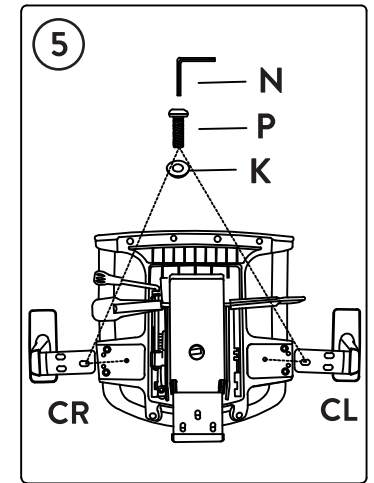

DESKY

XL Pro

Ergonomic Chair

ASSEMBLY INSTRUCTIONS

BEFORE ASSEMBLING THIS PRODUCT, PLEASE READ THE INSTRUCTIONS CAREFULLY

THE HEADREST CAN BE ROTATED.

PRESS THE ARMREST'S BUTTON TO ADJUST THE HEIGHT OF THE ARMREST.

ADJUST THE CHASSIS HANDLE UPWARDS TO SUIT THE HEIGHT OF THE USER. ADJUST THE SEAT HEIGHT TO ACHIEVE THE DESIRED SEAT POSITION.

ADJUSTABLE CHASSIS HANDLES TO CONTROL THE BACKREST ANGLE. LOCKS IN FOUR POSITIONS.

DRAG THE BACK FRAME UP WITH BOTH HANDS AT THE SAME TIME TO ADJUST THE HEIGHT OF THE BACK OF THE CHAIR ACCORDING TO THE HEIGHT OF THE USER.

THE HEADREST CAN BE ADJUSTED UP AND DOWN.

ADJUST THE CHASSIS HANDLE UPWARDS TO ADJUST THE SEAT DEPTH.