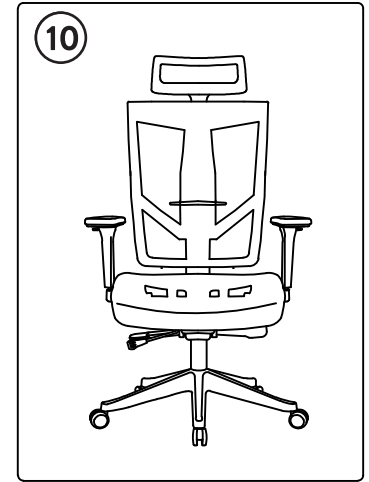

DESKY

XL Pro

Ergonomic Chair

ASSEMBLY INSTRUCTIONS

BEFORE ASSEMBLING THIS PRODUCT, PLEASE READ THE INSTRUCTIONS CAREFULLY

THE HEADREST CAN BE ROTATED.

PRESS THE ARMREST'S BUTTON TO ADJUST THE HEIGHT OF THE ARMREST.

ADJUST THE CHASSIS HANDLE UPWARDS TO SUIT THE HEIGHT OF THE USER. ADJUST THE SEAT HEIGHT TO ACHIEVE THE DESIRED SEAT POSITION.

ADJUSTABLE CHASSIS HANDLES TO CONTROL THE BACKREST ANGLE. LOCKS IN FOUR POSITIONS.

DRAG THE BACK FRAME UP WITH BOTH HANDS AT THE SAME TIME TO ADJUST THE HEIGHT OF THE BACK OF THE CHAIR ACCORDING TO THE HEIGHT OF THE USER.

THE HEADREST CAN BE ADJUSTED UP AND DOWN.

ADJUST THE CHASSIS HANDLE UPWARDS TO ADJUST THE SEAT DEPTH.