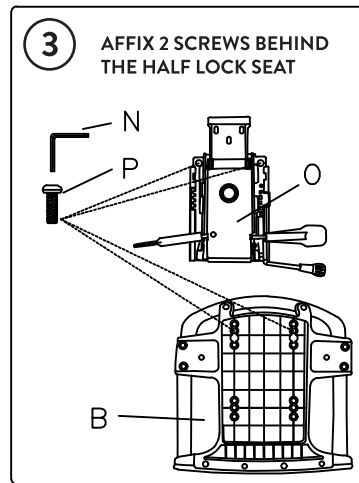

DESKY

XL Pro

Ergonomic Chair

ASSEMBLY INSTRUCTIONS

BEFORE ASSEMBLING THIS PRODUCT, PLEASE READ THE INSTRUCTIONS CAREFULLY

THE HEADREST CAN BE ROTATED.

PRESS THE ARMREST'S BUTTON TO ADJUST THE HEIGHT OF THE ARMREST.

ADJUST THE CHASSIS HANDLE UPWARDS TO SUIT THE HEIGHT OF THE USER. ADJUST THE SEAT HEIGHT TO ACHIEVE THE DESIRED SEAT POSITION.

ADJUSTABLE CHASSIS HANDLES TO CONTROL THE BACKREST ANGLE. LOCKS IN FOUR POSITIONS.

DRAG THE BACK FRAME UP WITH BOTH HANDS AT THE SAME TIME TO ADJUST THE HEIGHT OF THE BACK OF THE CHAIR ACCORDING TO THE HEIGHT OF THE USER.

THE HEADREST CAN BE ADJUSTED UP AND DOWN.

ADJUST THE CHASSIS HANDLE UPWARDS TO ADJUST THE SEAT DEPTH.