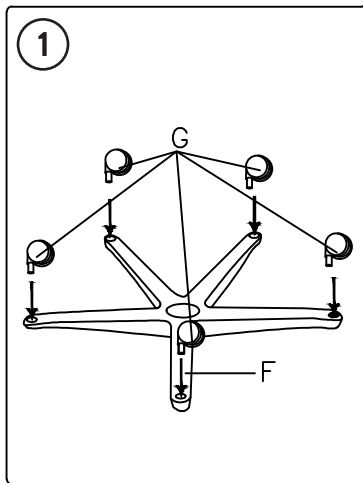

DESKY

XL Pro

Ergonomic Chair

ASSEMBLY INSTRUCTIONS

BEFORE ASSEMBLING THIS PRODUCT, PLEASE READ THE INSTRUCTIONS CAREFULLY

THE HEADREST CAN BE ROTATED.

PRESS THE ARMREST'S BUTTON TO ADJUST THE HEIGHT OF THE ARMREST.

ADJUST THE CHASSIS HANDLE UPWARDS TO SUIT THE HEIGHT OF THE USER. ADJUST THE SEAT HEIGHT TO ACHIEVE THE DESIRED SEAT POSITION.

ADJUSTABLE CHASSIS HANDLES TO CONTROL THE BACKREST ANGLE. LOCKS IN FOUR POSITIONS.

DRAG THE BACK FRAME UP WITH BOTH HANDS AT THE SAME TIME TO ADJUST THE HEIGHT OF THE BACK OF THE CHAIR ACCORDING TO THE HEIGHT OF THE USER.

THE HEADREST CAN BE ADJUSTED UP AND DOWN.

ADJUST THE CHASSIS HANDLE UPWARDS TO ADJUST THE SEAT DEPTH.