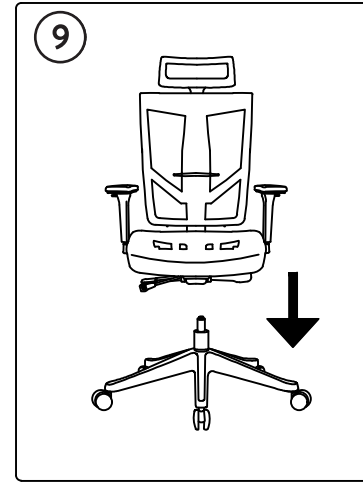

DESKY

XL Pro

Ergonomic Chair

ASSEMBLY INSTRUCTIONS

BEFORE ASSEMBLING THIS PRODUCT, PLEASE READ THE INSTRUCTIONS CAREFULLY

THE HEADREST CAN BE ROTATED.

PRESS THE ARMREST'S BUTTON TO ADJUST THE HEIGHT OF THE ARMREST.

ADJUST THE CHASSIS HANDLE UPWARDS TO SUIT THE HEIGHT OF THE USER. ADJUST THE SEAT HEIGHT TO ACHIEVE THE DESIRED SEAT POSITION.

ADJUSTABLE CHASSIS HANDLES TO CONTROL THE BACKREST ANGLE. LOCKS IN FOUR POSITIONS.

DRAG THE BACK FRAME UP WITH BOTH HANDS AT THE SAME TIME TO ADJUST THE HEIGHT OF THE BACK OF THE CHAIR ACCORDING TO THE HEIGHT OF THE USER.

THE HEADREST CAN BE ADJUSTED UP AND DOWN.

ADJUST THE CHASSIS HANDLE UPWARDS TO ADJUST THE SEAT DEPTH.