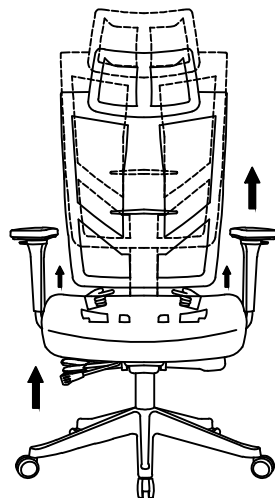

DESKY

XL Pro

Ergonomic Chair

ASSEMBLY INSTRUCTIONS

BEFORE ASSEMBLING THIS PRODUCT, PLEASE READ THE INSTRUCTIONS CAREFULLY

THE HEADREST CAN BE ROTATED.

PRESS THE ARMREST'S BUTTON TO ADJUST THE HEIGHT OF THE ARMREST.

ADJUST THE CHASSIS HANDLE UPWARDS TO SUIT THE HEIGHT OF THE USER. ADJUST THE SEAT HEIGHT TO ACHIEVE THE DESIRED SEAT POSITION.

ADJUSTABLE CHASSIS HANDLES TO CONTROL THE BACKREST ANGLE. LOCKS IN FOUR POSITIONS.

DRAG THE BACK FRAME UP WITH BOTH HANDS AT THE SAME TIME TO ADJUST THE HEIGHT OF THE BACK OF THE CHAIR ACCORDING TO THE HEIGHT OF THE USER.

THE HEADREST CAN BE ADJUSTED UP AND DOWN.

ADJUST THE CHASSIS HANDLE UPWARDS TO ADJUST THE SEAT DEPTH.