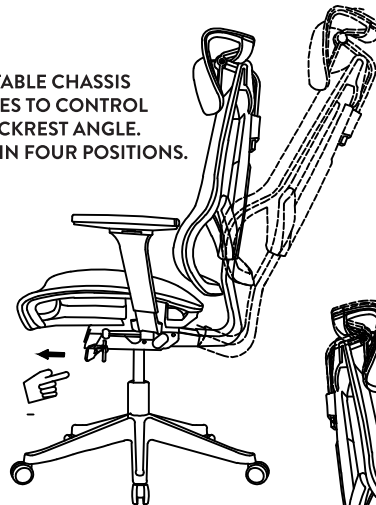

DESKY

XL Pro

Ergonomic Chair

ASSEMBLY INSTRUCTIONS

BEFORE ASSEMBLING THIS PRODUCT, PLEASE READ THE INSTRUCTIONS CAREFULLY

THE HEADREST CAN BE ROTATED.

PRESS THE ARMREST'S BUTTON TO ADJUST THE HEIGHT OF THE ARMREST.

ADJUST THE CHASSIS HANDLE UPWARDS TO SUIT THE HEIGHT OF THE USER. ADJUST THE SEAT HEIGHT TO ACHIEVE THE DESIRED SEAT POSITION.

ADJUSTABLE CHASSIS HANDLES TO CONTROL THE BACKREST ANGLE. LOCKS IN FOUR POSITIONS.

DRAG THE BACK FRAME UP WITH BOTH HANDS AT THE SAME TIME TO ADJUST THE HEIGHT OF THE BACK OF THE CHAIR ACCORDING TO THE HEIGHT OF THE USER.

THE HEADREST CAN BE ADJUSTED UP AND DOWN.

ADJUST THE CHASSIS HANDLE UPWARDS TO ADJUST THE SEAT DEPTH.