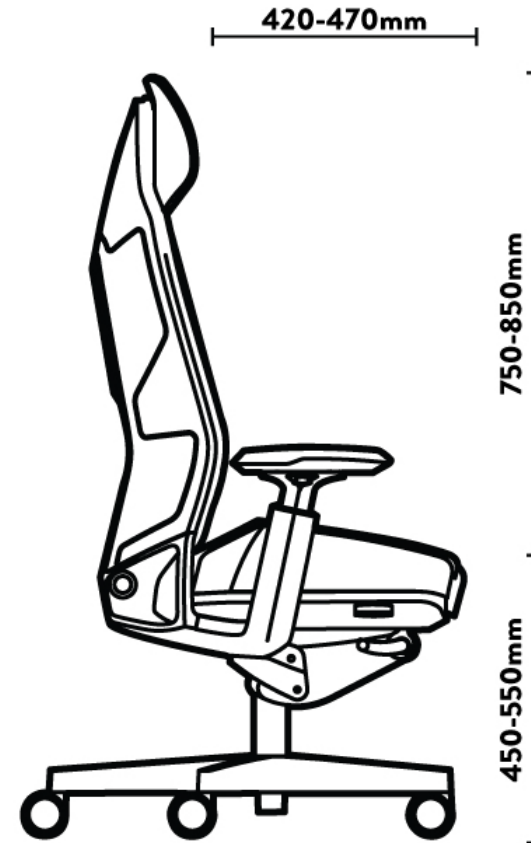

DESKY

Desky Pro+ Ergonomic Gaming Chair Specification Sheet

Specifications

Material	Aluminium, Steel, Plastic, Mesh
PC Fan Support	80x80mm, 92x92mm and 120x120mm
Colour	Black, White

Weight Capacity	150kg
Dimensions	770 x 700 x 1200-1400mm
Adjustable Lumbar	Yes