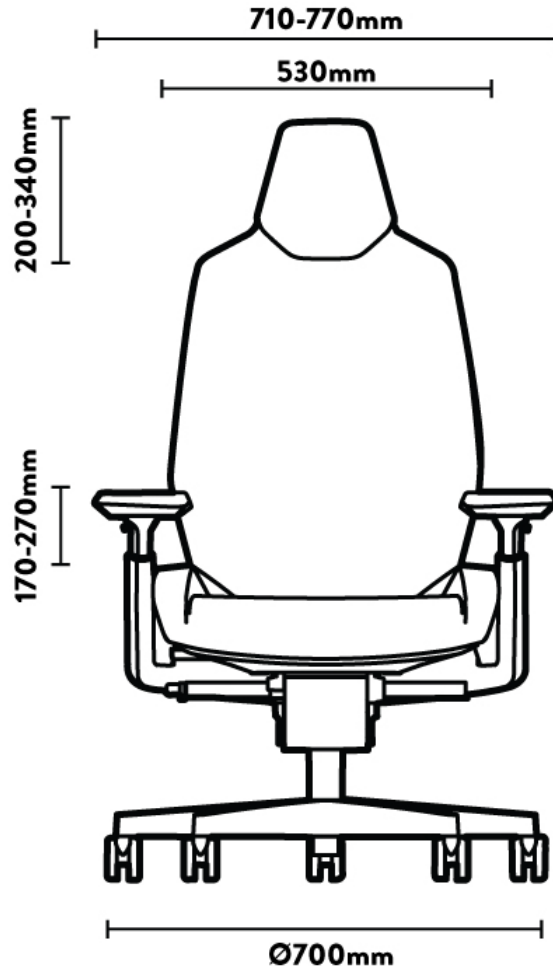

DESKY

Desky Pro+ Ergonomic Gaming Chair Specification Sheet

Specifications

Material	Aluminium, Steel, Plastic, Mesh
PC Fan Support	80x80mm, 92x92mm and 120x120mm
Colour	Black, White

Weight Capacity	150kg
Dimensions	770 x 700 x 1200-1400mm
Adjustable Lumbar	Yes