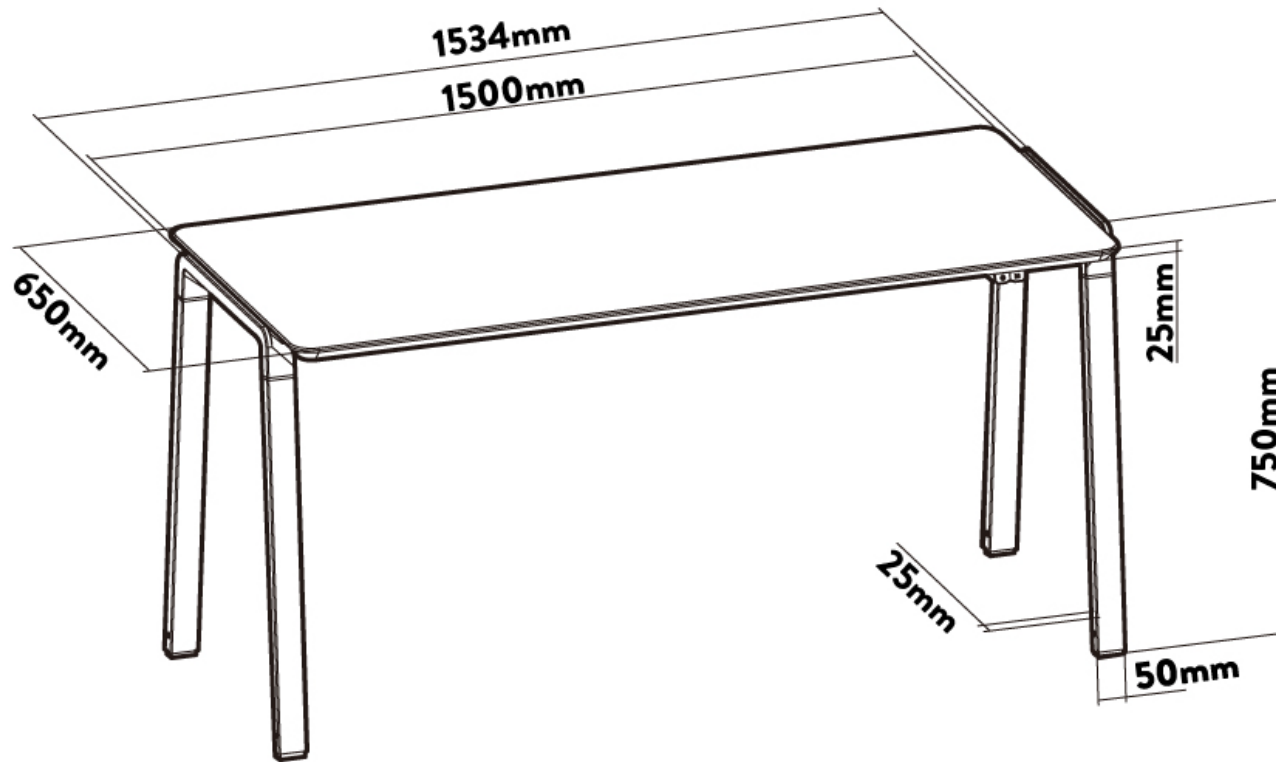

### Specifications

<b>Dimensions</b>	1534x650x750mm	<b>Ambient Lighting</b>	Multi-Colour Gradient Breathing LED Lighting
<b>Material</b>	MDF Panel & PVC Laminate Veneer, Plastic, Aluminum, Steel	<b>Ambient Lighting</b>	Multi-Button Adjustment Controls
<b>Weight Capacity</b>	100kg	<b>Cable Management</b>	Desky Mini Tray Recommended
<b>Desktop Size</b>	1500x650x25mm	<b>Adjustable Feet</b>	5-13mm