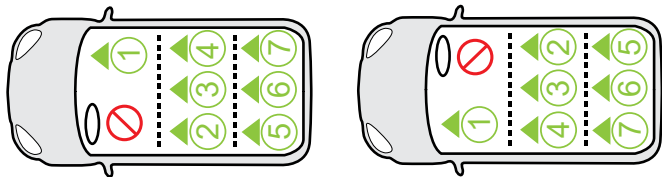

COSATTO[®]
clever stuff for happy babies

Will this seat fit my car?

Zoomi 2 i-Size
Car Seat

76 - 105 cm Forward facing, fitted using the
ISOFIX low anchorage points only (ISOFIT)

- For seating positions for other fitting options, please refer to the Cosatto fit checker app (<http://cosat.to/fitchecker>) or the vehicle fitting list section on the website (<http://cosat.to/zoomi2isizevl>).
- The numbers in the vehicle diagram below correspond with the seat positions listed in the vehicle fitting list.

- If the child restraint can be fitted, the suitable seat position(s) is marked with ●
- If the child restraint cannot be fitted, the suitable seat position(s) is marked with ○
- Electric or hybrid vehicles are marked with ⚡
- i-Size vehicles are marked with 
- Vehicles with under-floor storage compartment(s) is marked with **SBI** - Please consult the vehicle's handbook prior to fitting this child restraint in these vehicles.
- Vehicles with a cabin roof height which could restrict the child restraint from being installed forward facing are marked with !
- If your vehicle is not listed in this list or it is not marked with either a ● or ○ then please refer to the vehicle's handbook or contact Cosatto or retailer for further information.
- Seat positions in other vehicles may also be suitable to accept the child restraint. If in doubt, consult either Cosatto or the retailer.