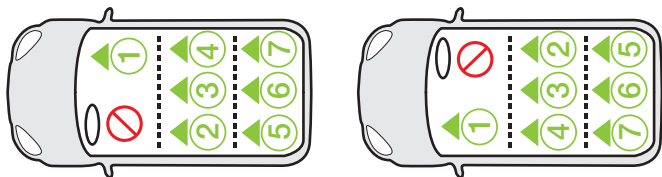

COSATTO[®]
clever stuff for happy babies

Will this seat fit my car?

All in All +
Group 0+/1/2/3 Car Seat

Group 2 forward facing, fitted
using the vehicle belt only

- For seating positions for other fitting options, please refer to the Cosatto fit checker app (<http://cosat.to/fitchecker>) or the vehicle fitting list section on the website (<http://cosat.to/allinallplusvl>).
- The numbers in the vehicle diagram below correspond with the seat positions listed in the vehicle fitting list.

- If the child restraint can be fitted, the suitable seat position(s) is marked with ●
- If the child restraint cannot be fitted, the suitable seat position(s) is marked with ○
- Electric or hybrid vehicles are marked with ⚡
- i-Size vehicles are marked with 
- Vehicles with under-floor storage compartment(s) is marked with **SB!** - Please consult the vehicle's handbook prior to fitting this child restraint in these vehicles.
- Vehicles with a cabin roof height which could restrict the child restraint from being installed forward facing are marked with **!**
- If your vehicle is not listed in this list or it is not marked with either a ● or ○ then please refer to the vehicle's handbook or contact Cosatto or retailer for further information.
- Seat positions in other vehicles may also be suitable to accept the child restraint. If in doubt, consult either Cosatto or the retailer.