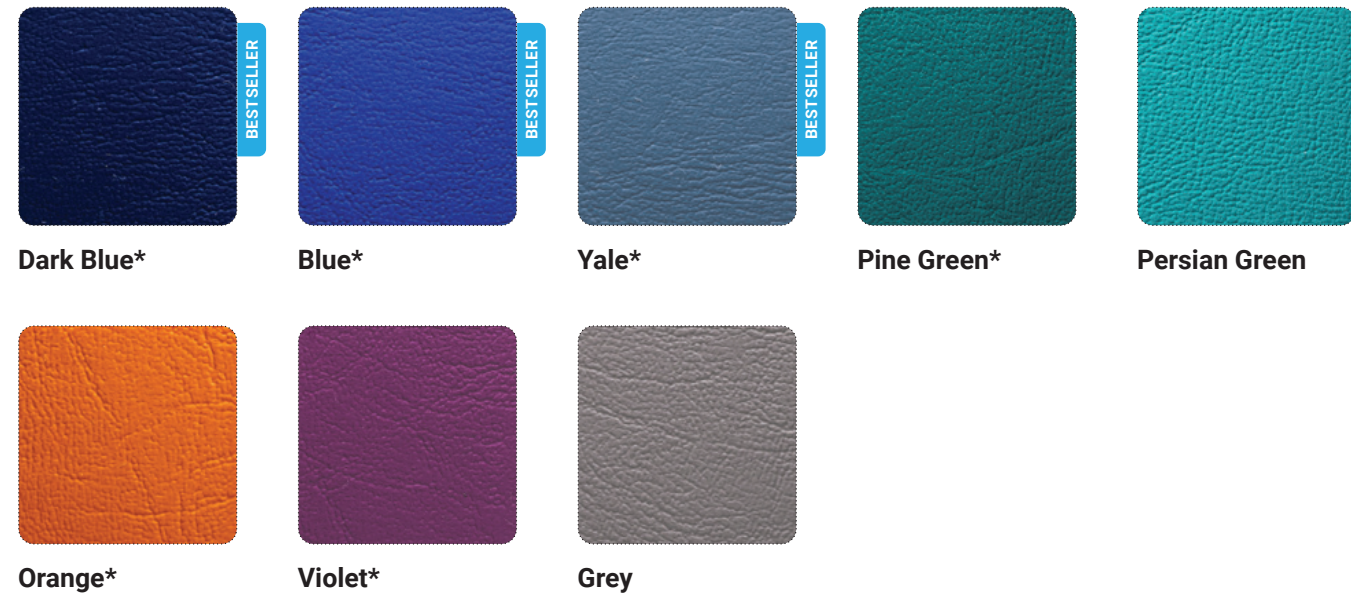

Standard Collection

EN By picking the Standard version, you will be able to enjoy the typical leather look. This soft-to-touch and flexible material is highly durable, resistant to scratches, and well-protected from UV radiation.

Made in Germany.

SK S verzou Standard si užijete typický kožený dizajn. Tento na dotyk príjemný a flexibilný materiál je vysoko trvácny, odolný voči poškrabaniu a výborne chránený proti UV žiareniu.

Vyrobené v Nemecku.

Standard Collection