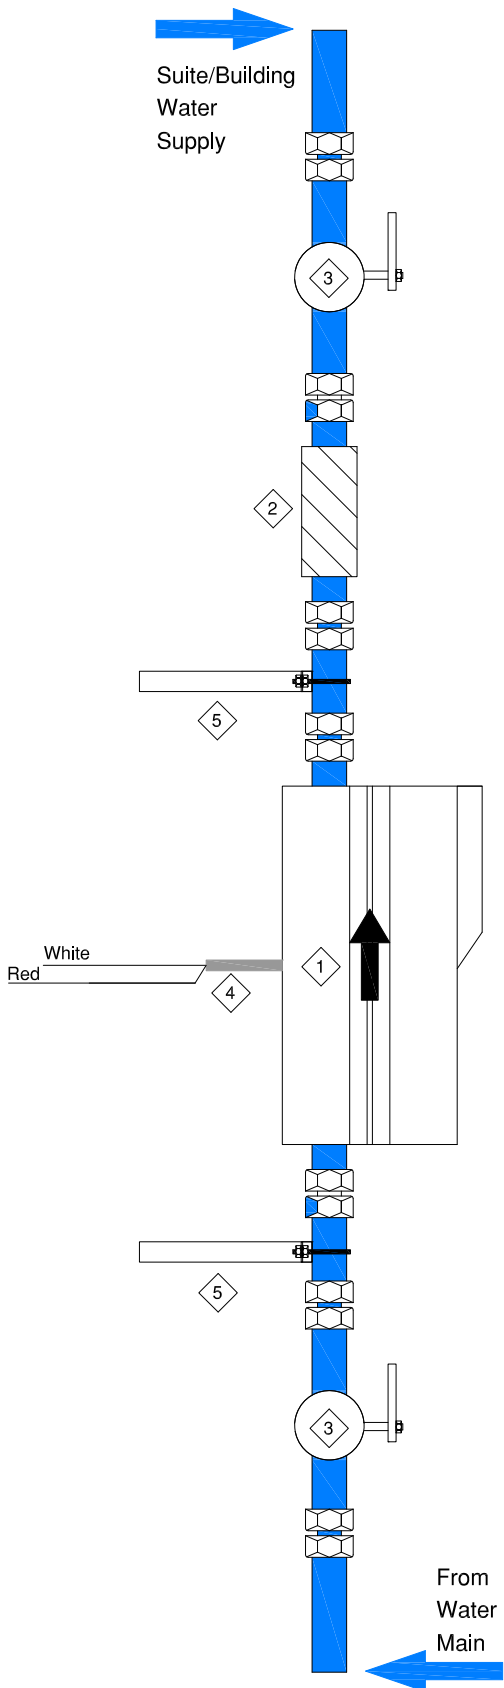

Water Meter c/w Remote Auto shut-off valve (Vertical Installation)

NOTES

- 1 Water Meter c/w Remote Auto shut-off valve
- 2 Backflow Preventer
- 3 Shut-Off Valve
- 4 Interface Cable
- 5 Water Meter Bracket Support

Project Name:	Distributor:	Engineer:	P.O.#	Date:	Rev:	Project#:	Drawing#:	Drawn:	Checked:	Drawing:
								H.P.	H.P.	Water Meter