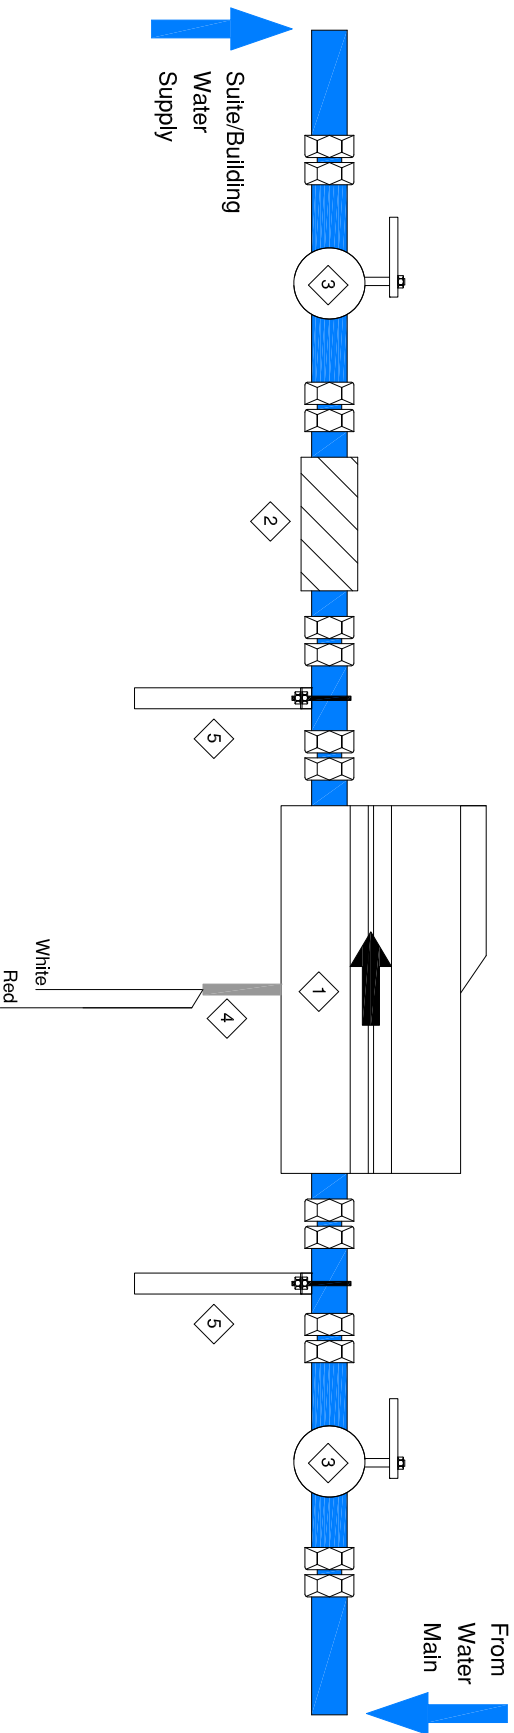

Water Meter c/w Remote Auto shut-off valve (Horizontal Installation)

NOTES

- 1 Water Meter c/w Remote Auto shut-off valve
- 2 Backflow Preventer
- 3 Shut-Off Valve
- 4 Interface Cable
- 5 Water Meter Bracket Support

 Innovative Metering Solutions	
Project Name:	intellimeter.us
Distributor:	
Engineer:	
P.O.#	
Contractor:	
Date:	Rev.
Project #:	
Drawing #:	
Drawn:	H.P.
Checked:	H.P.
Drawing:	Water Meter