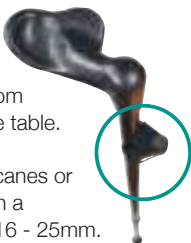

Harley CRUTCH PADS ▼

A core of high density polyurethane foam topped on either side with a layer of visco elastic memory foam.

The combination of memory foam and the multi-stretch fabric allows these pads to easily wrap around a crutch or stick handle.

Can also be used on other walking aids.

Sold as a pair

Pad Size: 13 x 13 x 3.5cm

SP54955 ..... **£34.99**

▼ **WALKING STICK BAG**

The drawstring closes and secures the bag which accommodates most folding walking sticks. Available in a black, nylon, weather resistant fabric.

Size: 36cm (L) x 17cm (W)

PR30161 ..... (£4.24) **£5.09**

▼ **CANE STRAPS**

Slips easily over the hand and attaches securely to plastic or wooden canes, keeping the cane securely in the hand.

PR30150 Economy Black **£1.99**

PR30162 Deluxe Pink **£2.19**

▼ **CANE/CRUTCH HOLDER**

Keeps canes and crutches handy. A clip-on holder balances the cane and a rubber pad helps keep the holder from sliding off the table.

Suitable for canes or crutches with a diameter of 16 - 25mm.

PR30158 ..... **£3.49**

▼ **CANE AND CRUTCH HOLDER**

Can be attached to most rollators with the included fixings.

PR30283/CC (£11.41) **£13.69**

Radar Key

Opens over 10,000 disabled toilets across the UK.

PR70159 ..... (£5.99) **£7.19**

▼ **FOLDING CANE HOLDER/CLIP**

This useful accessory keeps your folding stick held securely together when not in use.

PR30156 ..... **£1.29**