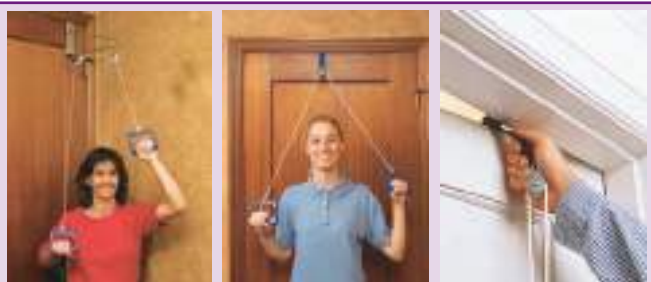

OVER DOOR EXERCISE PULLEY

Improve range of motion and coordination following CVA.

The stronger arm pulls the affected arm up in a controlled stretching motion. Two models are available. The bracket positions the pulleys 38cm away from the door to give you more room to move, whilst the anchor fits snugly between the door and frame.

Will not scratch surfaces.

BEST SELLER

PR15057 With Extended Metal Bracket **£28.79**

PR15057/WA With Webbing Anchor **£30.89**