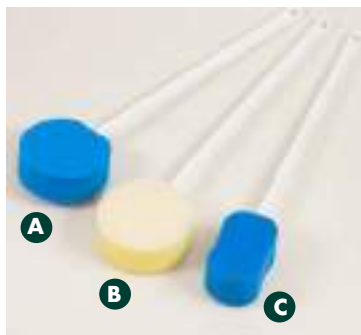

### BATH AND SCRUB SPONGES ►

Our most popular sponge is available in three styles. These versatile sponges can also be used for a variety of household tasks. The scrub sponge has a loofah-style surface on one side. Handle can be shaped with a heat gun. All three sponges measure 130mm in diameter. Length: 56cm