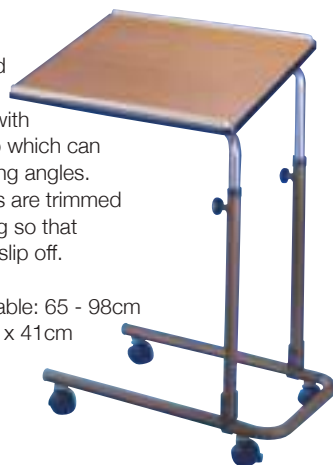

**140 kg**

Place under a chair's existing cushion to raise the height by 4" (10cm) or 5" (12½cm). Supplied as standard with faux suede, zipped outer cover.

<b>SP44867</b>	18x18x4" (46x46x10cm)	(£48.33)	<b>£57.99</b>
<b>SP44870</b>	19x19x4" (48x48x10cm)	(£48.33)	<b>£57.99</b>
<b>SP44873</b>	20x20x4" (51x51x10cm)	(£48.33)	<b>£57.99</b>
<b>SP44876</b>	18x18x5" (46x46x13cm)	(£51.66)	<b>£61.99</b>
<b>SP44879</b>	19x19x5" (48x48x13cm)	(£51.66)	<b>£61.99</b>
<b>SP44882</b>	20x20x5" (51x51x13cm)	(£51.66)	<b>£61.99</b>

## OVER BED/CHAIR TABLE ▼

Made from chromium and powder coated steel with a wooden top which can be set at varying angles. The table tops are trimmed with an edging so that items will not slip off.

Height adjustable: 65 - 98cm  
Table size: 56 x 41cm  
With castors