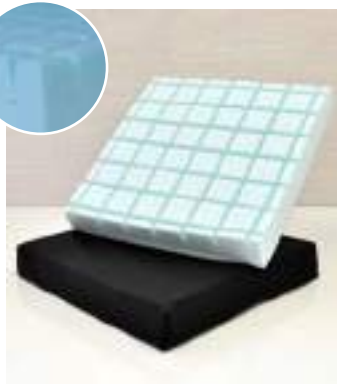

Harley

The Harley range of wheelchair cushions is designed and made in the UK to meet a wide variety of pressure relief and comfort requirements.

◀ VISCO-TEX CUSHION

The base of high density polyurethane foam is coupled with profiled memory foam designed to provide comfort, pressure relief and support. Each module operates independently, distributing the load and keeping the skin cool; reducing the risk of pressure issues developing. Supplied with a multi-stretch/waterproof cover as standard.

6cm Depth	8cm Depth	10cm Depth
SP46337 40 x 40	SP46338 40 x 40	SP46339 40 x 40
SP46340 43 x 43	SP46341 43 x 43	SP46342 43 x 43
SP46343 46 x 46	SP46344 46 x 46	SP46345 46 x 46
Price (£74.99) £89.99	Price (£74.99) £89.99	Price (£74.99) £89.99