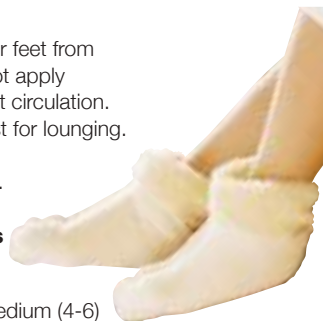

PR55033/M Medium (4-6)
PR55033/L Large (7-11)

Price £20.99

Colour Swatches

CREAM	PINK	BLUE