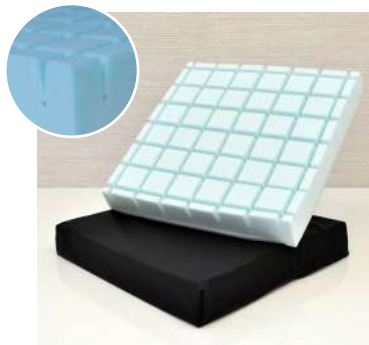

Wheelchair Cushions

Harley

The Harley range of wheelchair cushions is designed and made in the UK to meet a wide variety of pressure relief and comfort requirements.

◀ VISCO-TEX CUSHION

The base of high density polyurethane foam is coupled with profiled memory foam designed to provide comfort, pressure relief and support. Each module operates independently, distributing the load and keeping the skin cool; reducing the risk of pressure issues developing.