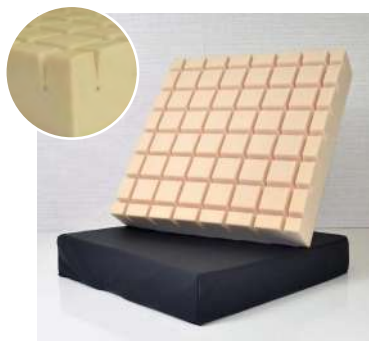

◀ PRESSURE-TEX CUSHION

A firm favourite thanks to its proven design. Geometrically contoured into sections which operate independently allowing maximum weight distribution. Superbly comfortable and helps keep skin cool and free from pressure areas.

6cm Depth	8cm Depth	10cm Depth
SP44234 40 x 40	SP44235 40 x 40	SP44236 40 x 40
SP44069 43 x 43	SP44237 43 x 43	SP44068 43 x 43
SP44615 46 x 40	SP44539 46 x 40	SP44635 46 x 40
SP44238 46 x 46	SP44239 46 x 46	SP44240 46 x 46
Price (£53.74) £64.49	Price (£53.74) £64.49	Price (£53.74) £64.49