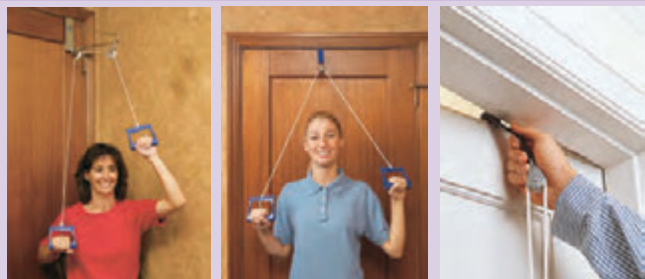

Durable steel frame, Pewter finish, non-slip tips.

Size:
510 x 400 x 230mm

BEST SELLER

PR15341 **£24.69**

OVER DOOR EXERCISE PULLEY

Improve range of motion and coordination following CVA. The stronger arm pulls the affected arm up in a controlled stretching motion. Two models are available. The bracket positions the pulleys 38cm away from the door to give you more room to move, whilst the anchor fits snugly between the door and frame. Will not scratch surfaces.