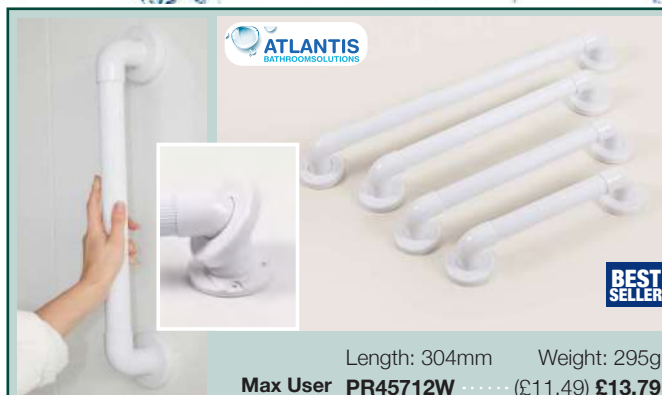

PR45072 **£18.29**

BEST SELLER

▲ BATH TUB GRAB BAR

Grab bar with hand-holds for added security. Clamp can be adjusted from 8 - 18cm.

Overall height: 50cm

Height above the tub: 38cm

PR45422 (£27.99) **£33.59**