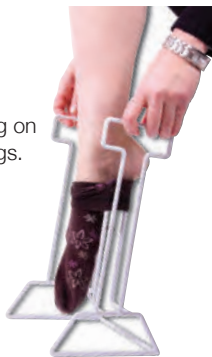

PR55321 ..... (£33.58) **£40.29**

PLASTIC SHOE HORN WITH HOOK ▶

Hooked handle offers a comfortable hold for fingers and may be used to pull up socks or aid dressing.

Length: 41cm

PR55028 ..... **£2.99**