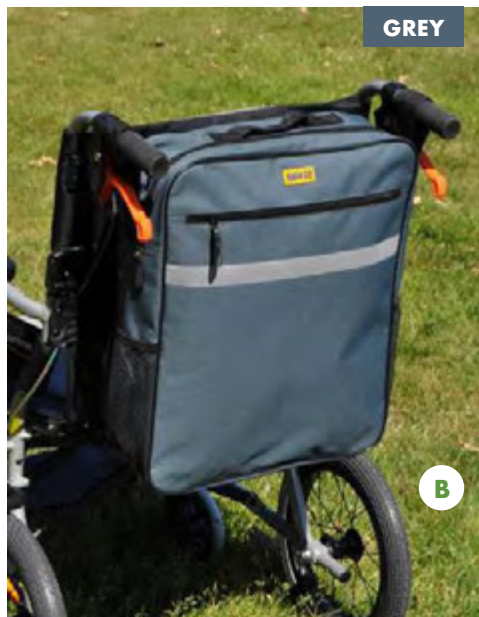

BLACK

GREY

HI-VIS

✓ SCOOTER AND WHEELCHAIR BAGS

These strong durable bags are ideal for most wheelchairs or scooters. With one main compartment, a small zipped front pocket and two side net pockets ideal for a drinks bottle. There is a reflective strip for safety.