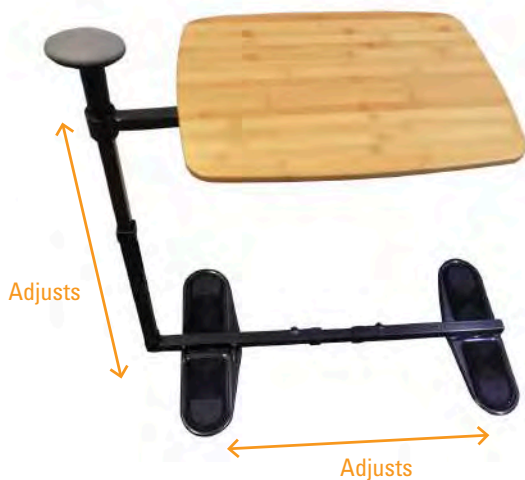

PR60189 **£256.76**

◀ COUCH CANE

A simple ergonomic couch-side handle that makes standing and sitting easy and safe, with super grip rubber pads to ensure total stability and protect floors from damage.

Adjustable in depth, (20-36") and height (34-40"), the cane is compatible with most couches and chairs.

It is made of steel for ultimate durability and comes with a four-pocket pouch for ultimate convenience; keeping the remote, your glasses or even a phone close at hand.

PR60224 (£169.74) **£203.69**

OMNI TRAY™

Standing Handle

Provides assistance on and off the couch or chair.

Swivel Tray

Tray swivels 360° and pivots out of the way when not in use.

Adjustability

Adjusts in height an length to fit individual needs.

SPECIFICATIONS

- Height of Tray: 24" – 32"
- Height of Handle Adjustment: 28.5" × 36.25"
- Dimensions of Handle: 4.5" × 5"
- Base Length Adjustment: 25.5" - 35.5"
- Weight: 20 lbs
- Size of Tray: 20" × 15"
- Base Feet Measurements: 8" × 5"
- Weight Limit of Tray: 30 lbs
- Weight Limit of Handle: 250 lbs
- Case of 2 Dimensions: 20.5" × 21" × 7"
- Case of 2 Weight: 40 lbs
- Package Dimensions: 20.5" × 21" × 3.5"
- Package Weight: 20 lbs