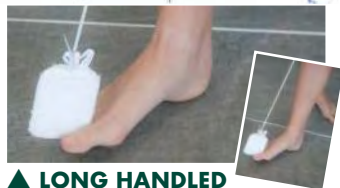

LONG HANDLED TOE WASHER

The extra-long bendable stem makes this ideal for those who cannot bend down. With an easy grip built-up plastic handle and flat wire frame covered in a towelling pad. Length: 71cm

Two pads are included

PR46049 ..... (£9.74) **£11.69**