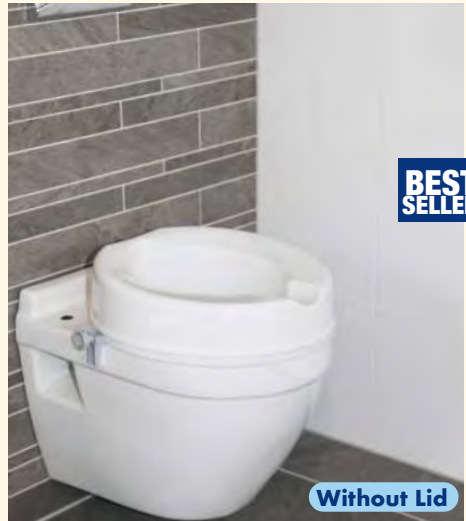

**BEST
SELLER** ✓

Without Lid

RAISED TOILET SEATS

Available in three heights and either with or without a lid. The lid can be used as a bathroom seat. Lightweight and easy to install, all parts can all be cleaned with warm water and a neutral cleanser or totally immersed in water. They can also be autoclaved.
Total width 36.5cm and total length 40.5cm.

**Max User
Weight**

Without Lid

PR50922 ..... 5cm (2") ..... (£19.16) **£22.99**

PR50924 ..... 10cm (4") ..... (£19.16) **£22.99**

PR50926 ..... 15cm (6") ..... (£19.16) **£22.99**

With Lid

PR50922/L ..... 5cm (2") with lid ..... (£24.99) **£29.99**

PR50924/L ..... 10cm (4") with lid ..... (£24.99) **£29.99**

PR50926/L ..... 15cm (6") with lid ..... (£24.99) **£29.99**