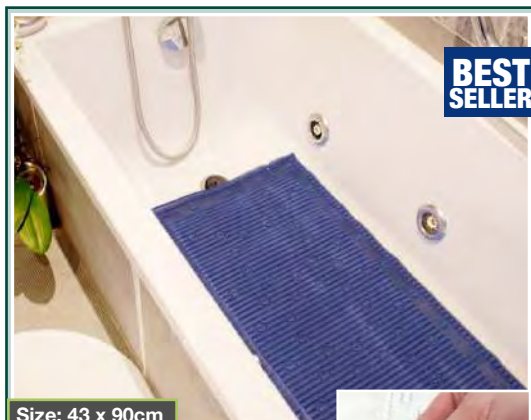

BEST SELLER ✓

Size: 43 x 90cm

LUXURY ANTI-SLIP BATH MAT

PR45120/W · White · £23.69

PR45120/BL · Blue · £23.69

Bathing and Showering

◀ MOBELI GRAB HANDLES

The safety indicator permanently monitors the handle's vacuum state and adhesive force. A very safe design. Simply press both suction pads onto a non-porous surface.