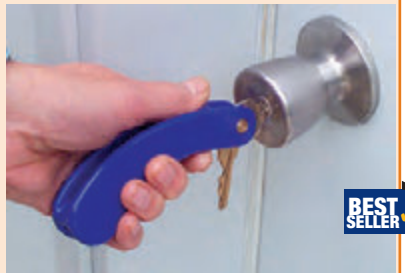

BEST SELLER

◀ PRIMA OUTDOOR RAIL

Fully weather-resistant, this grab bar is ideal around doorways for a little extra support.

The over-moulded rubber grips and oval shape mean the bar is both comfortable to hold and exhibits anti-slip properties; enabling the user to feel assured in their grip.