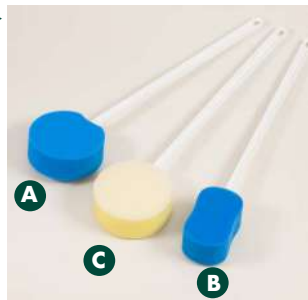

PR45038 (£27.99) **£33.59**

BATH AND SCRUB SPONGES

Our most popular sponge is available in three styles. These versatile sponges can also be used for a variety of household tasks.

The scrub sponge has a loofah-style surface on one side. Handle can be shaped with a heat gun. All three sponges measure 130mm in diameter. Length: 56cm