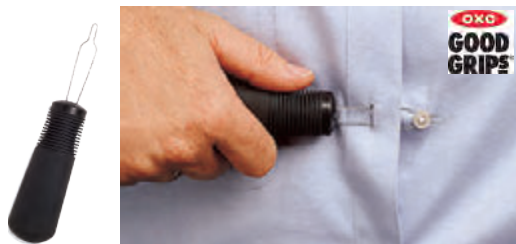

PR40014 (£40.99) **£49.19**

Dressing and Comfort

▲ GOOD GRIPS® BUTTON HOOK

The soft, cushioned grip makes the sometimes difficult task of buttoning clothes easy. The built-up handle is made of rubber like material and features flexible ribbing that adapts to any grip. Length: 16cm
Handle size: 11cm (L) x 3.8cm (Dia)