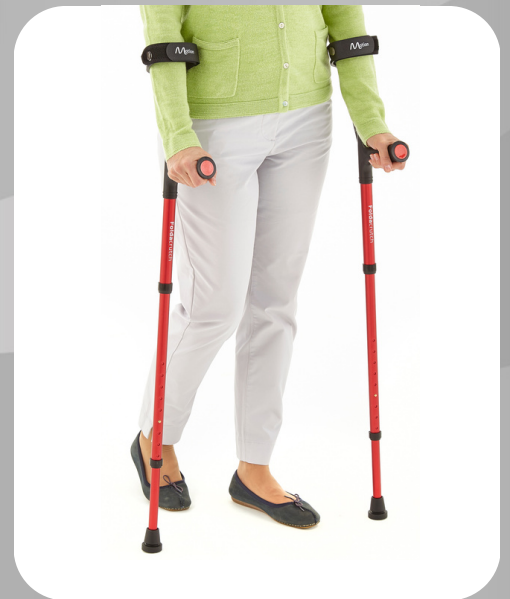

Foldacrutch

Motion
healthcare

LIGHTWEIGHT & STRONG

Lightweight Aluminium Frame

19 Stone Weight Limit

Free Zip Up Carry Bag

AVAILABLE IN:  Red  Blue  Black

OTHER FEATURES

VELCRO ARM STRAP

SIMPLY CLIPS TOGETHER

COMFORTABLE HANDLE WITH REFLECTORS

HEIGHT ADJUSTABLE

SPECIFICATIONS

HEIGHT	77-92cm / 28-36"
WEIGHT	0.5kg / 1.2lbs
MAX USER WEIGHT	120kg / 19stone
BOX DEPTH	12cm / 5"
BOX WIDTH	54cm / 21"
BOX HEIGHT	22cm / 9"
PACKAGED WEIGHT	3kg / 6lbs