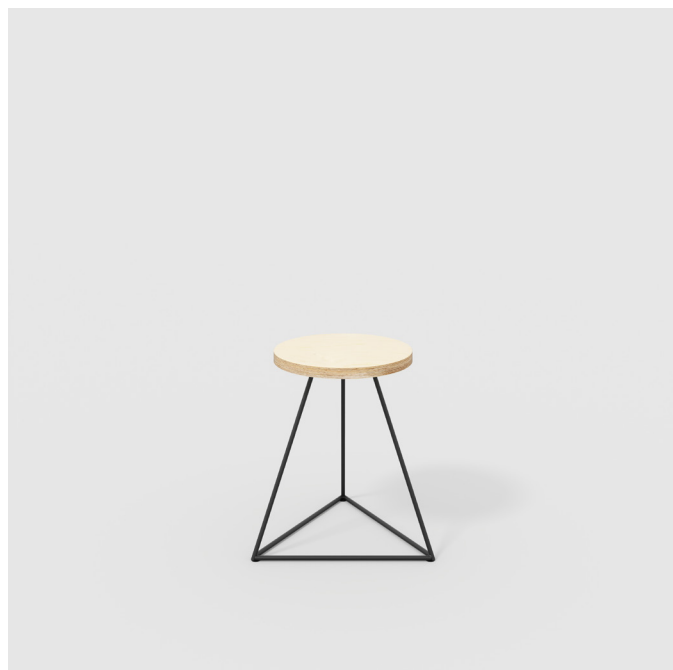

Stool with Prism Base

Description

A minimalistic masterpiece, the geometric, prismatic shape of the Stool with Prism Base adds a touch of modern sophistication to any space, making it a statement piece that effortlessly elevates your décor. With its durable plywood seat and sturdy legs, this stool is the ideal choice for any occasion.

Dimensions

	Min	Max
Width	400mm	— 400mm
Depth	400mm	— 400mm
Height	435mm	— 435mm

Colours

Formica

Forbo

Fenix

Specs

- 24mm BB/BB Birch Plywood.
- Powder coated steel base
- Plastic glide feet to ensure no damage to flooring
- Available in wide range of colours