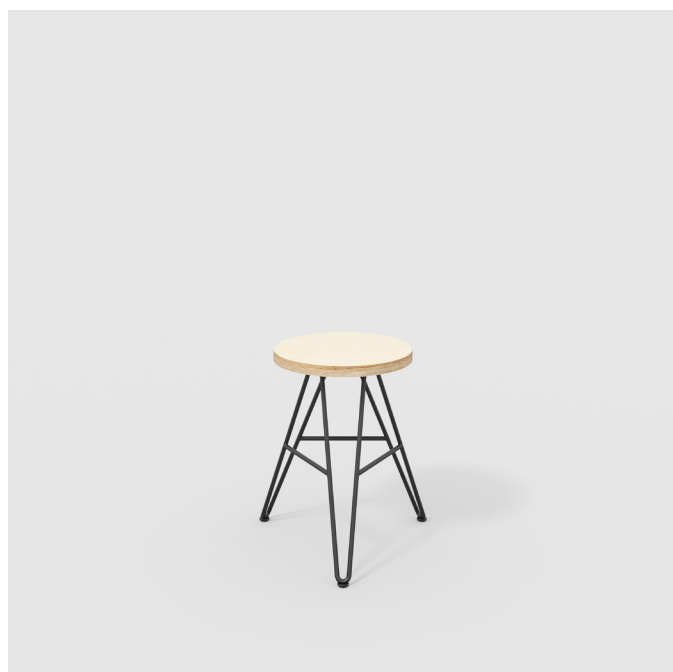

Stool with Hairpin Base

Description

With its refined form, this sleek Stool with Hairpin Base will integrate and uplift any interior. Whether it's residential or commercial, the simplistic silhouette of this stool will be sure to catch the eye and add a modern, stylish aesthetic.

Dimensions

	Min	Max
Width	400mm	— 400mm
Depth	400mm	— 400mm
Height	445mm	— 445mm

Colours

Formica

Forbo

Fenix

Specs

- 24mm BB/BB Birch Plywood.
- Powder coated steel base
- Plastic glide feet to ensure no damage to flooring
- Available in wide range of colours