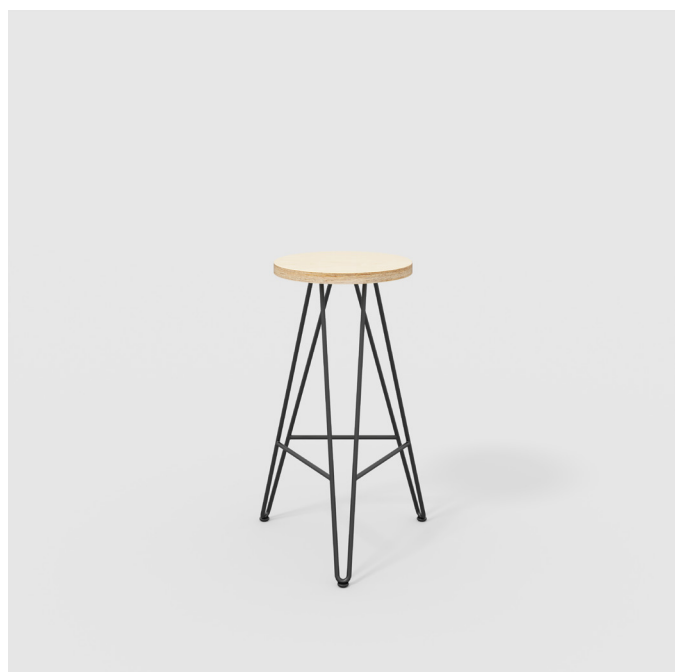

Bar Stool with Hairpin Base

Description

With its refined form, this sleek Stool with Hairpin Base will integrate and uplift any interior. Whether it's residential or commercial, the simplistic silhouette of this stool will be sure to catch the eye and add a modern, stylish aesthetic.

Dimensions

	Min	Max
Diameter	400mm	— 400mm
Height	645mm	— 645mm

Colours

Formica

Forbo

Fenix

Specs

- 24mm BB/BB Birch Plywood.
- Powder coated steel base
- Plastic glide feet to ensure no damage to flooring
- Available in wide range of colours