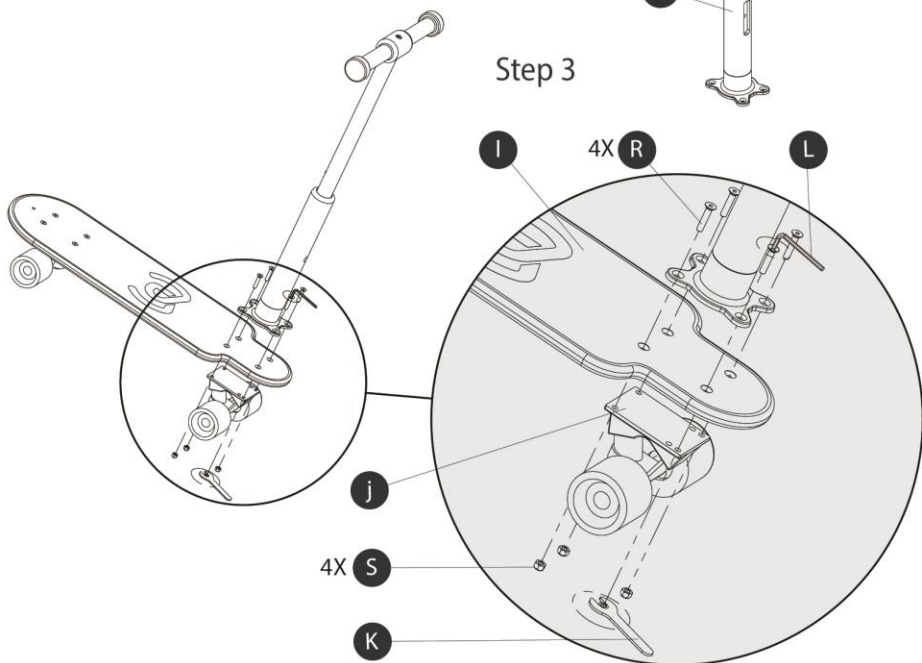

## Step 2

# Push Ride - On Skate

+18M

MAX 20 KG

Step 1

Step 2

# Advanced Skate

+36M

Step 3