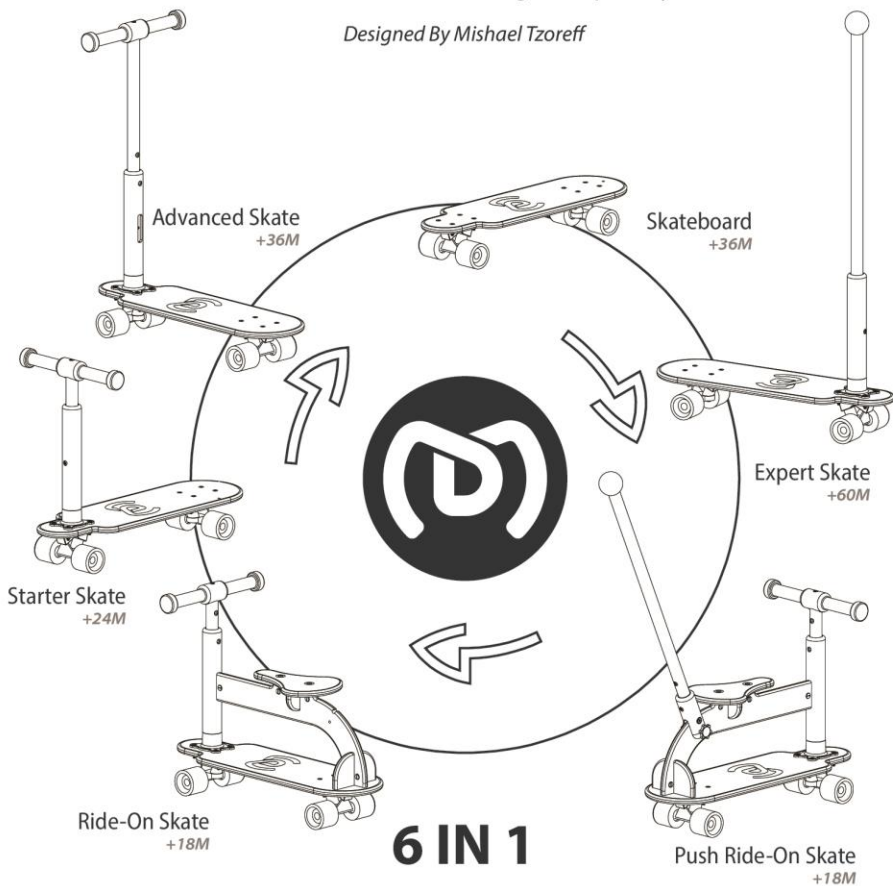

# OTSBO

*the transformable skateboard that grows up with your child*

*Designed By Mishael Tzoreff*

**mishidesign**

**EN** Thank you for purchasing this MISHIDESIGN product. MISHIDESIGN is committed to customer satisfaction. Every effort has been made to ensure that your purchase is complete with quality components and simple instructions for assembly.