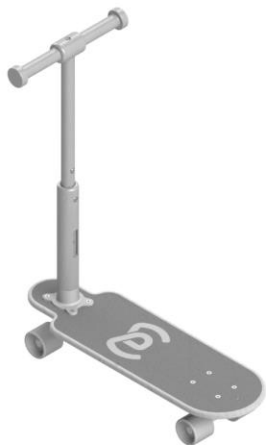

Advanced Skate

+36M