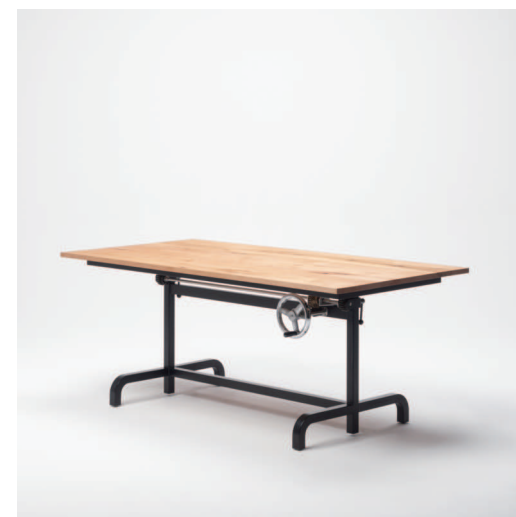

C03241

TAILOR'S ADJUSTABLE WORKBENCH

size W1800 D900 H713-1100
top solid itaya kaede (hokkaido maple)
leg solid steel gears & steel pipe

price ¥ 759,000- (税込 ¥ 834,900-)