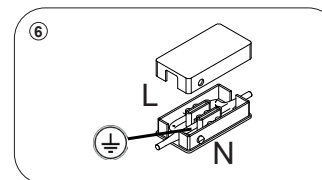

COMPLEX
UNIVERSAL FURNITURE SUPPLY