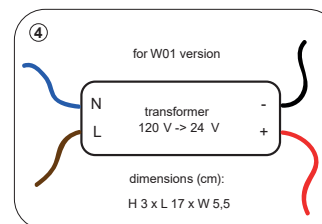

COMPLEX
UNIVERSAL FURNITURE SUPPLY