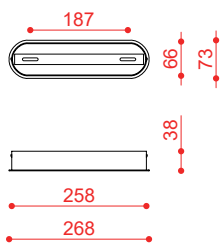

TOOY

NASTRO 563.21

Size : W1050 D250 H190 steel cable: 1250 electric cable: 1500 Weight : 4kgs Material : aluminum, brass, wood Lamping : 内蔵 LED Wattage : 35W Designer : Studio pepe

canopy for W01 cylinder (not-to-scale)
キャノピー内に変圧ドライバー内蔵