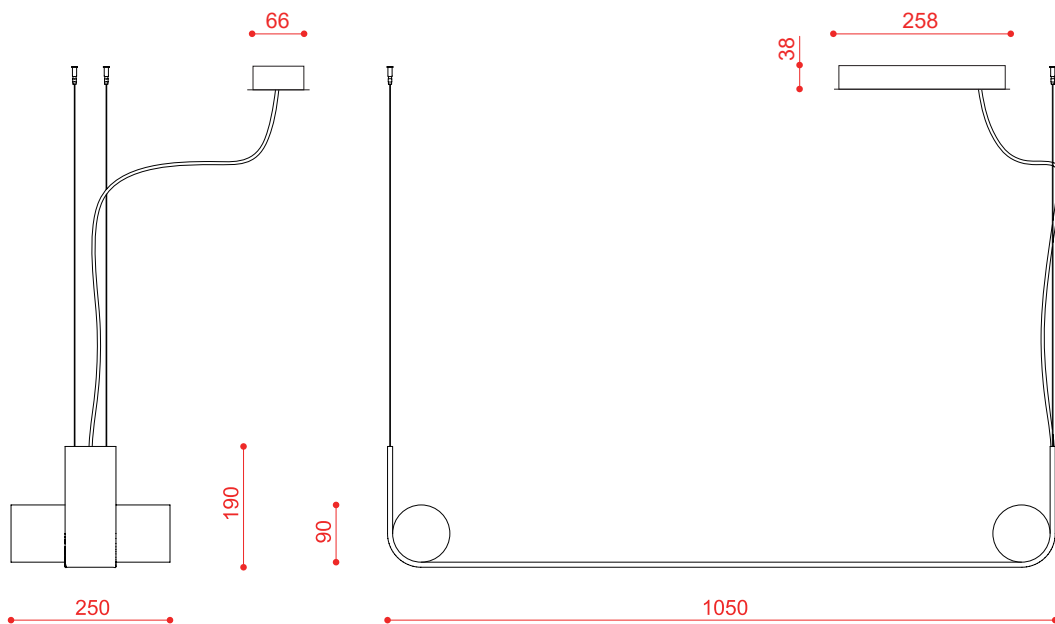

TOOY

NASTRO 563.21

Size : W1050 D250 H190 steel cable: 1250 electric cable: 1500 Weight : 4kgs Material : aluminum, brass, wood Lamping : 内蔵 LED Wattage : 35W Designer : Studio pepe

canopy for W01 cylinder (not-to-scale)
キャノピー内に変圧ドライバー内蔵