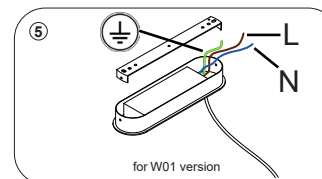

COMPLEX
UNIVERSAL FURNITURE SUPPLY