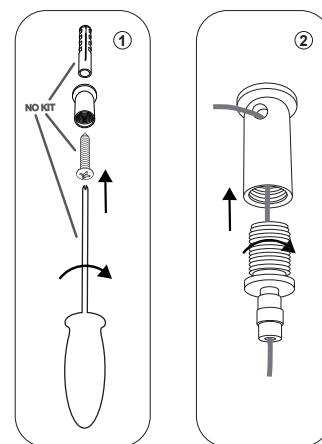

TOOY

NASTRO 563.21

Size : W1050 D250 H190 steel cable: 1250 electric cable: 1500 Weight : 4kgs Material : aluminum, brass, wood Lamping : 内蔵 LED Wattage : 35W Designer : Studio pepe

canopy for W01 cylinder (not-to-scale)
キャノピー内に変圧ドライバー内蔵