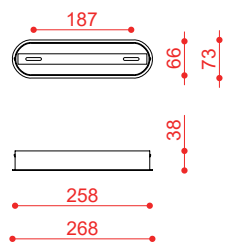

TOOY

NASTRO 563.22

Size : W1700 D250 H190 steel cable: 1250 electric cable: 1500 Weight : 5.3kgs Material : aluminum, brass, wood Lamping : 内蔵 LED Wattage : 60W Designer : Studio pepe

canopy for W01 cylinder (not-to-scale)  
キャノピー内に変圧ドライバー内臓