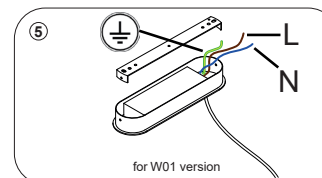

COMPLEX
UNIVERSAL FURNITURE SUPPLY