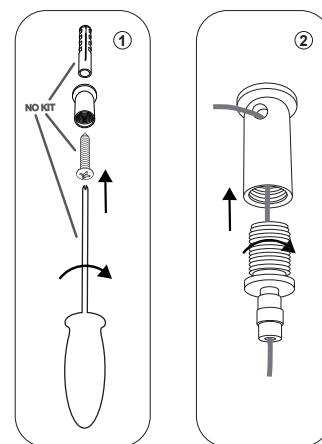

TOOY

NASTRO 563.22

Size : W1700 D250 H190 steel cable: 1250 electric cable: 1500 Weight : 5.3kgs Material : aluminum, brass, wood Lamping : 内蔵 LED Wattage : 60W Designer : Studio pepe

canopy for W01 cylinder (not-to-scale)  
キャノピー内に変圧ドライバー内臓