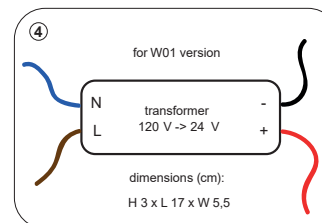

COMPLEX
UNIVERSAL FURNITURE SUPPLY