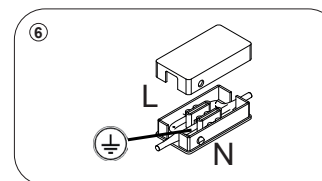

COMPLEX
UNIVERSAL FURNITURE SUPPLY