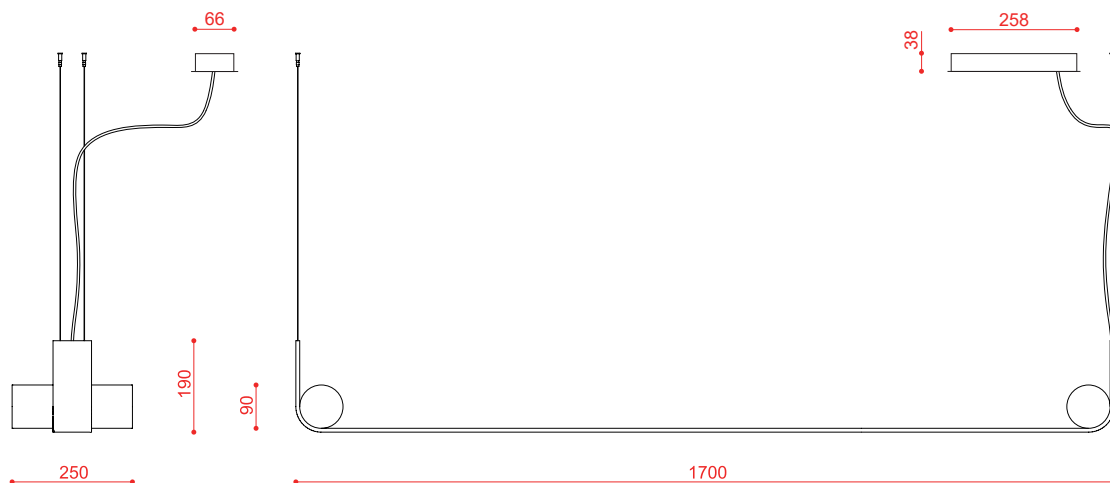

TOOY

NASTRO 563.22

Size : W1700 D250 H190 steel cable: 1250 electric cable: 1500 Weight : 5.3kgs Material : aluminum, brass, wood Lamping : 内蔵 LED Wattage : 60W Designer : Studio pepe

canopy for W01 cylinder (not-to-scale)  
キャノピー内に変圧ドライバー内臓