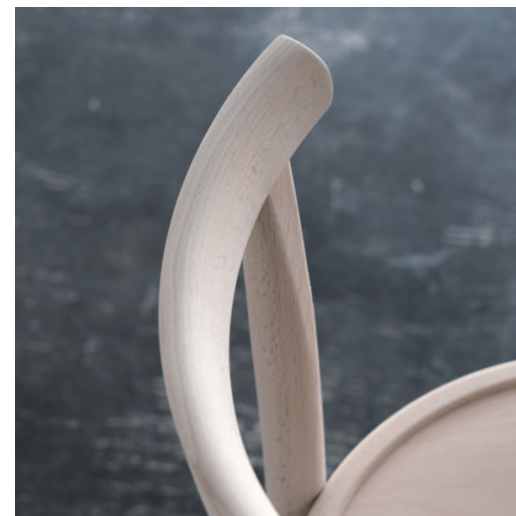

C01273

MODEL 4151 - SOAP FINISH

size W420 D425 H745 SH470
frame solid beech

price ¥49,500- (税込 ¥54,450-)