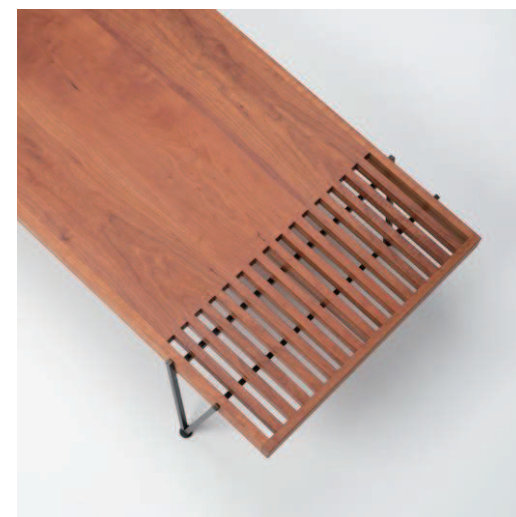

C03251

STINGRAY COFFEE TABLE

size W1540 D720 H350

top cherry

legs steel

price ¥185,000- (税込 ¥203,500-)