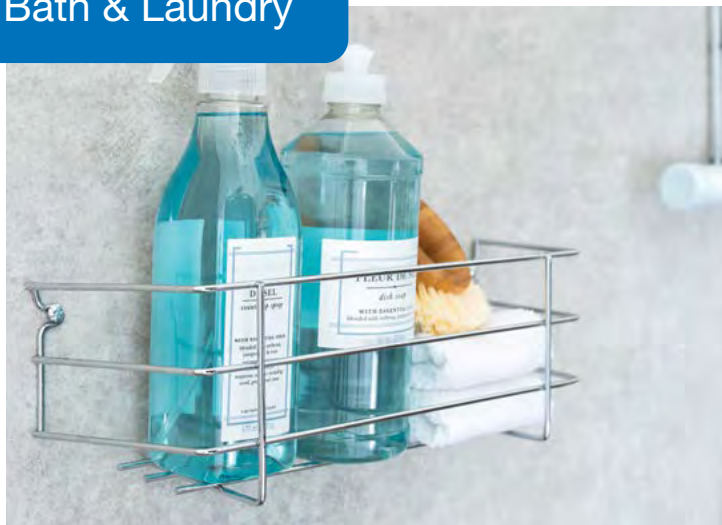

889

Suction-Cup Laundry Rack

PET Plastic and Steel. Attaches easily with superstrong suction cups to any smooth surface. 10 clear plastic swivel clips. 12¾" x 7" x 4½" H.

881

Retractable Clothesline

Chrome. Ideal over the bathtub. Extends to 94". Mounting hardware included.

880

Cleanser Rack

Chrome. Store and organize cleaning products. Mounting hardware included. 12" x 4" x 4½" H.

1465.6

Iron & Ironing Board Holder

Chrome. Special design accommodates most ironing boards. Mounting hardware included. 7½" x 3½" x 12" H.