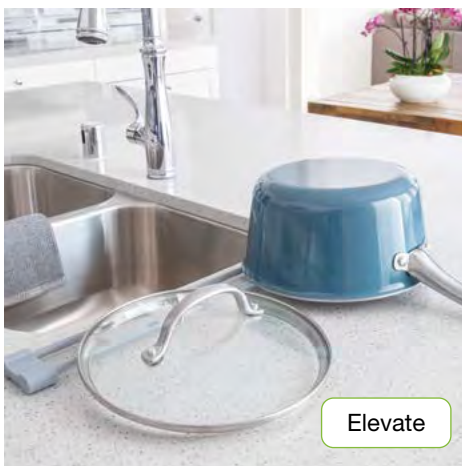

3424

Hang when
not in use

Heat
Resistant

3420/E - Gray & Black

3420/G - Green & Black

2-Piece Silicone Drying Mat

For drying dishes, drinkware, cookware. Non-slip design protects fragile glassware. 2-piece mat efficiently drains, dries and protects counter. Dishwasher Safe and Heat-Resistant. 15½" x 14½".

Sinkware

Over-Sink Drying Bar

Silicone-coated steel creates a non-slip surface. Straddles the sink or sits on the counter. Supports pots, kitchenware, dishtowels, sponges, utensils, bottles & more. Hang items over the sink between bars or use as support. Supports heavy cookware. Heat-resistant and dishwasher-safe. 20½" x 2¼" x ¼" H.

1433

Sinkware

Over-the-Sink Roll-Up Drying Rack

Silicone-coated steel creates a non-slip surface: secures and protects fragile glass/dishware. Supports heavy cookware. Can also be used on countertop as extra large trivet or for rinsing/drying fruit, vegetables over sink. Heat-resistant and dishwasher-safe. 13 $\frac{1}{8}$ " x 20 $\frac{1}{2}$ " x $\frac{1}{4}$ " H (open).