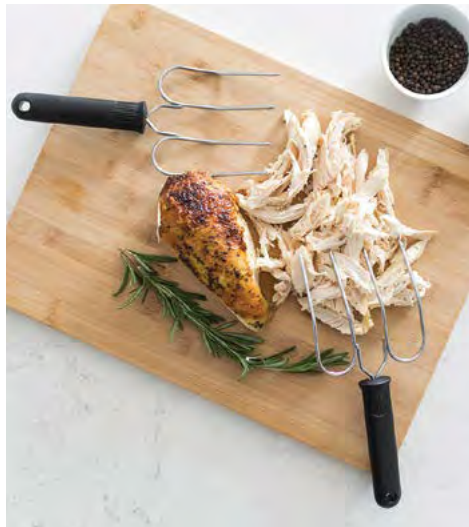

Gingham Hot Handle Holders

Assorted colors (black, blue, red, yellow).
 Made in U.S.A. Set of 2, 6" L.

1597

Tongs with Lock

Stainless Steel.

93/7 - 7" Set of 2
93/9 - 9"

93/12 - 12"
93/16 - 16"

Meat Lifting Forks