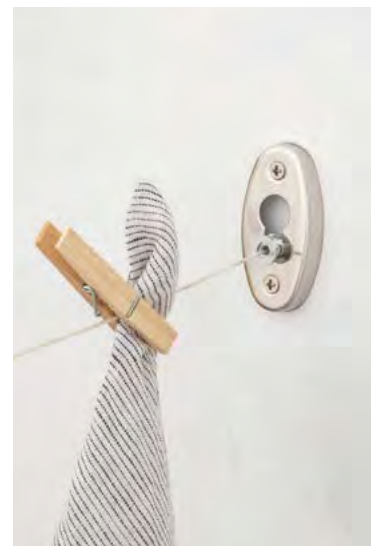

Retractable Clothesline

Chrome. Ideal over the bathtub. Extends to 94". Mounting hardware included.

880