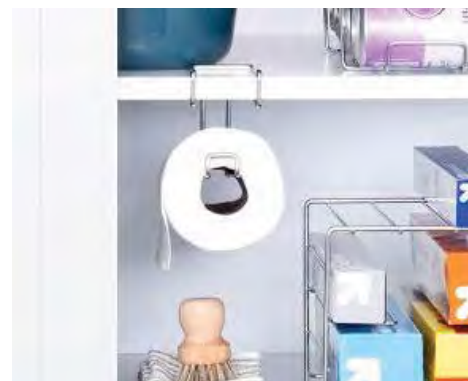

2409

Magnetic Hook Rack

Stainless Steel. 13" Wide.

2408

Magnetic Single Hook

Stainless Steel. Hook swivels 360°. 2" Diameter x 5" H.

2411

Magnetic Double Hook

Stainless Steel. 2" Diameter x 5" H.

2412

**Under-Shelf
Paper Towel Holder**

Chrome. Easily slips onto shelf, no tools required.

2475

Bamboo 3-Arm Towel Bar

Swing-arm design. For hand and dish towels. Mounting hardware included. 12" x 2¼" H.