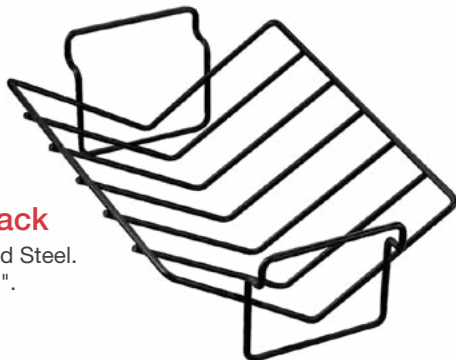

Large Roast Rack

Black-coated Steel.
14½" X 10¾".

99/NS

Pastry/Basting Brush

Natural Bristles. Wood Handle 1½" W.

721/15