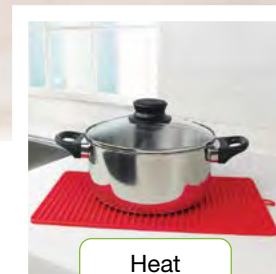

Heat
Resistant