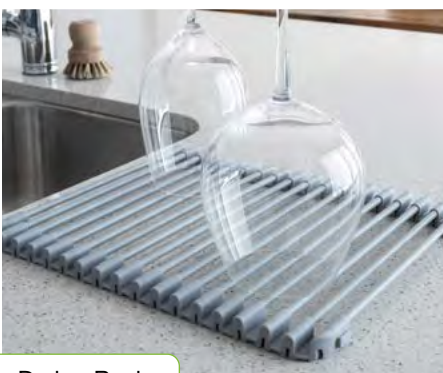

31485 - Small 12" x 10" x 1/2" H.

31486 - Medium 16" x 12" x 1/2" H.

31487 - Large 18" x 12" x 1/2" H.

Compact Storage

Sink Protector

Drying Rack

Cooling Rack

Large Trivet