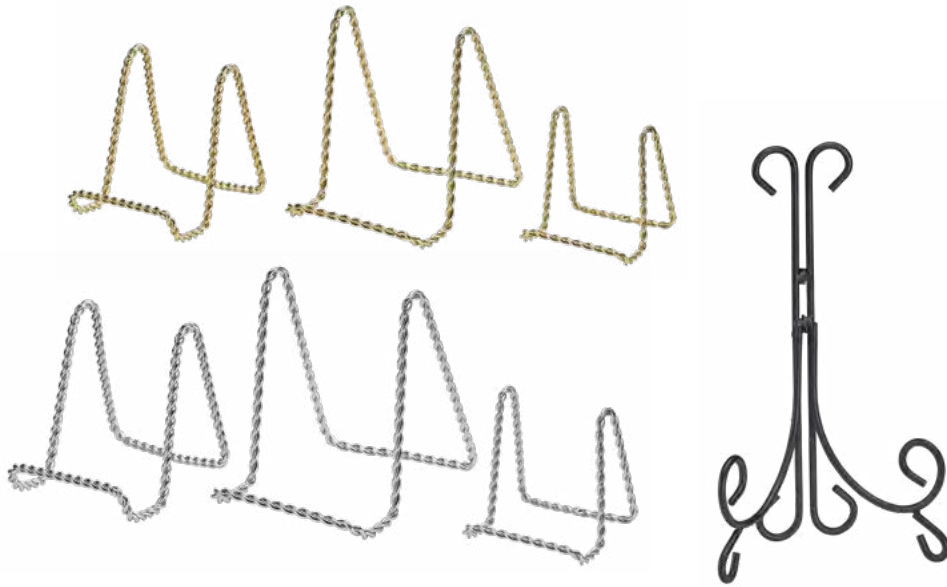

2488

**Wood Paper
Towel Holder**

Natural Finish. 6" x 15¼" H.

2478

Organizers

Display Easels

Braided Steel in Brass and Chrome.

- 1913** - 3" H Brass.
- 1914** - 4" H Brass.
- 1915** - 5" H Brass.
- 1933** - 3" H Chrome.
- 1934** - 4" H Chrome.
- 1935** - 5" H Chrome.

Black Wrought-Iron Easel

"Scroll" Design.

- 1955** - 5" H.

Clear Acrylic Display Easels

Hinged.

- 1944** - 4½" H.
- 1946** - 6½" H.

Plate Hangers

Brass. Non-scratch viny-sheathed hooks. Includes picture hook and nail.

- 1900/1** - 4"-7"
- 1900/2** - 7"-10"
- 1900/3** - 10"-14"
- 1900/4** - 14"-18"

Platter & Tray Hangers

Brass. Non-scratch vinyl-sheathed hooks. Includes picture hook and nail.

- 1900/6** - 10"-16"
- 1900/8** - 16"-30"