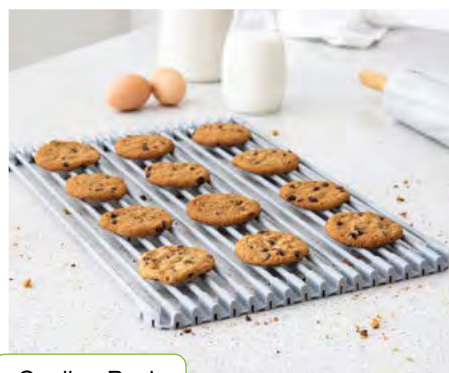

31485 - Small 12" x 10" x 1/2" H.

31486 - Medium 16" x 12" x 1/2" H.

31487 - Large 18" x 12" x 1/2" H.

Compact Storage

Sink Protector

Drying Rack

Cooling Rack

Large Trivet