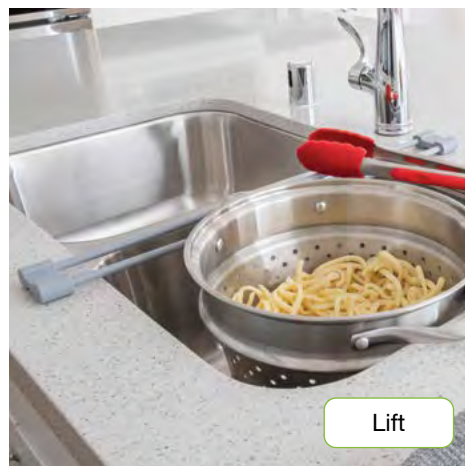

Sinkware

Over-Sink Drying Bar

Silicone-coated steel creates a non-slip surface. Straddles the sink or sits on the counter. Supports pots, kitchenware, dishtowels, sponges, utensils, bottles & more. Hang items over the sink between bars or use as support. Supports heavy cookware. Heat-resistant and dishwasher-safe. 20½" x 2¼" x ¼" H.

1433

Sinkware

Over-the-Sink Roll-Up Drying Rack

Silicone-coated steel creates a non-slip surface: secures and protects fragile glass/dishware. Supports heavy cookware. Can also be used on countertop as extra large trivet or for rinsing/drying fruit, vegetables over sink. Heat-resistant and dishwasher-safe. 13 $\frac{1}{8}$ " x 20 $\frac{1}{2}$ " x $\frac{1}{4}$ " H (open).