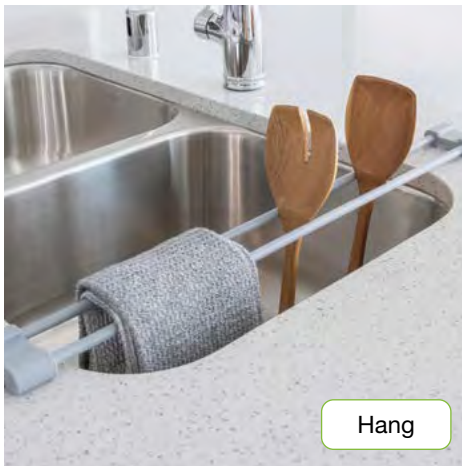

Over-Sink Drying Bar

Silicone-coated steel creates a non-slip surface. Straddles the sink or sits on the counter. Supports pots, kitchenware, dishtowels, sponges, utensils, bottles & more. Hang items over the sink between bars or use as support. Supports heavy cookware. Heat-resistant and dishwasher-safe. 20½" x 2¼" x ¼" H.

1433