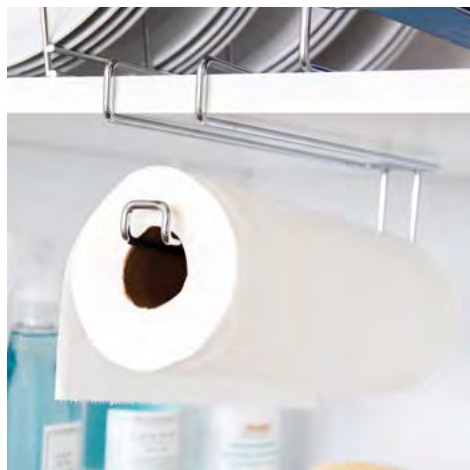

Chrome. Down-sloping shelves organize cans and provide easy access. Shelves adjust to also hold extra-large (32 oz.) cans. For pantry or countertop. Easy to assemble - No tools required. 16½" x 11½" x 11½" H.

1448.6

Undershelf Paper Towel Holder

Chrome. Easily slips onto shelf, no tools required.

2475

Cleanser Rack

Chrome. Store and organize cleaning products. Mounting hardware included. 12" x 4" x 4½" H.

1465.6