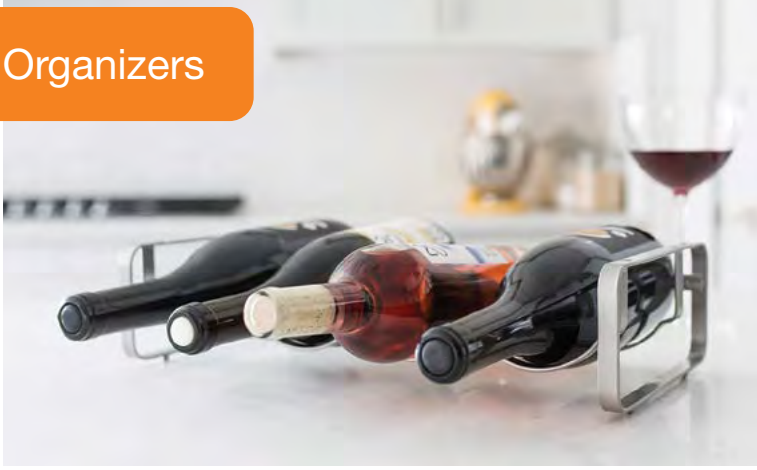

Organizers

Stackable Wine Rack

Metallic Coated Steel. Free-standing four-bottle modular rack for custom design. Stack multiple racks or stand-alone. Flexible, compact, attractive storage – on countertop, or in cabinet. 15 $\frac{1}{8}$ " x 8" x 3 $\frac{5}{8}$ " H.

617