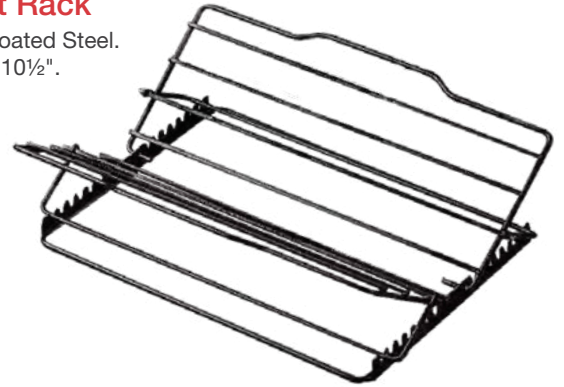

Adjustable Roast Rack

Black-coated Steel.
11½" X 10½".

98/30

Bamboo Skewers

100 Count.

502 - 6"

512 - 12"

Large Roast Rack