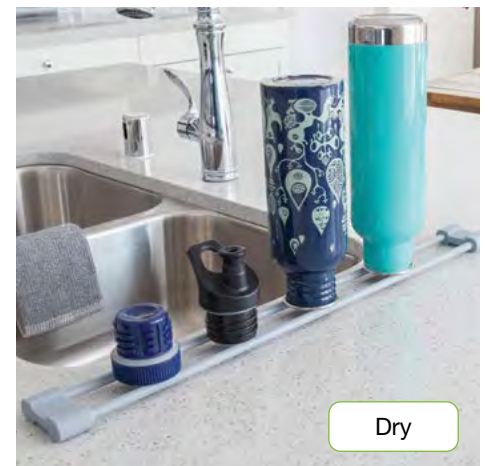

Over-Sink Drying Bar

Silicone-coated steel creates a non-slip surface. Straddles the sink or sits on the counter. Supports pots, kitchenware, dishtowels, sponges, utensils, bottles & more. Hang items over the sink between bars or use as support. Supports heavy cookware. Heat-resistant and dishwasher-safe. 20½" x 2¼" x ¼" H.

1433