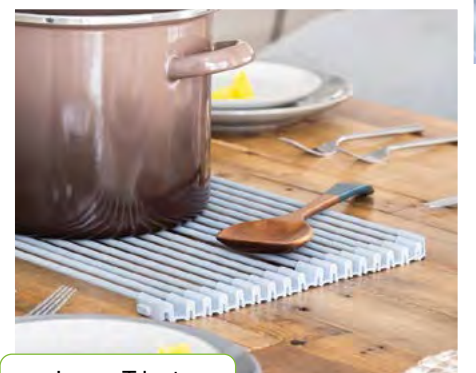

31485 - Small 12" x 10" x 1/2" H.

31486 - Medium 16" x 12" x 1/2" H.

31487 - Large 18" x 12" x 1/2" H.

Compact Storage

Sink Protector

Drying Rack

Cooling Rack

Large Trivet