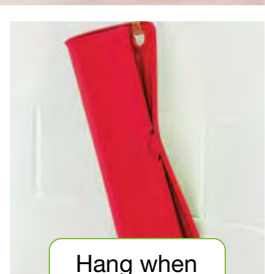

Hang when
not in use