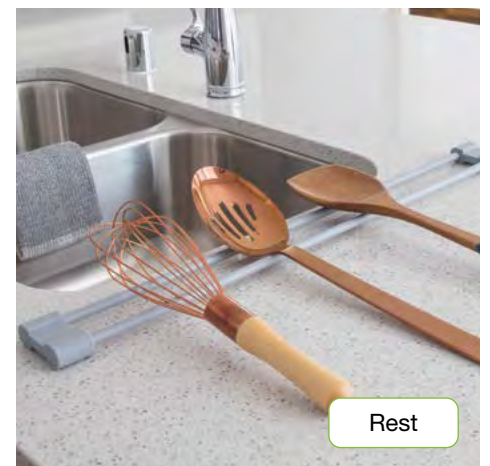

Sinkware

Over-Sink Drying Bar

Silicone-coated steel creates a non-slip surface. Straddles the sink or sits on the counter. Supports pots, kitchenware, dishtowels, sponges, utensils, bottles & more. Hang items over the sink between bars or use as support. Supports heavy cookware. Heat-resistant and dishwasher-safe. 20½" x 2¼" x ¼" H.

1433

Sinkware

Over-the-Sink Roll-Up Drying Rack

Silicone-coated steel creates a non-slip surface: secures and protects fragile glass/dishware. Supports heavy cookware. Can also be used on countertop as extra large trivet or for rinsing/drying fruit, vegetables over sink. Heat-resistant and dishwasher-safe. 13 $\frac{1}{8}$ " x 20 $\frac{1}{2}$ " x $\frac{1}{4}$ " H (open).