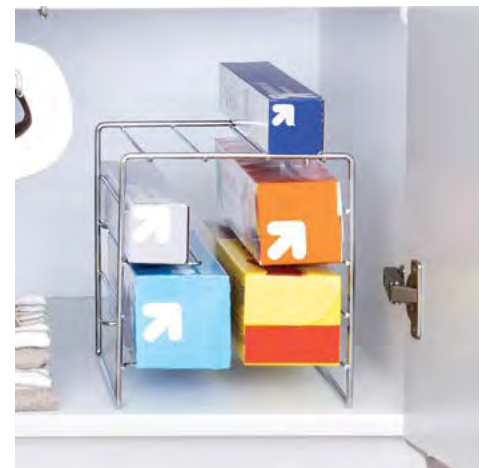

Wrap Paper Caddy

Chrome. Heavy-gauge wire. Holds 6 Boxes. 7½" x 5½" x 9¼" H.

1497