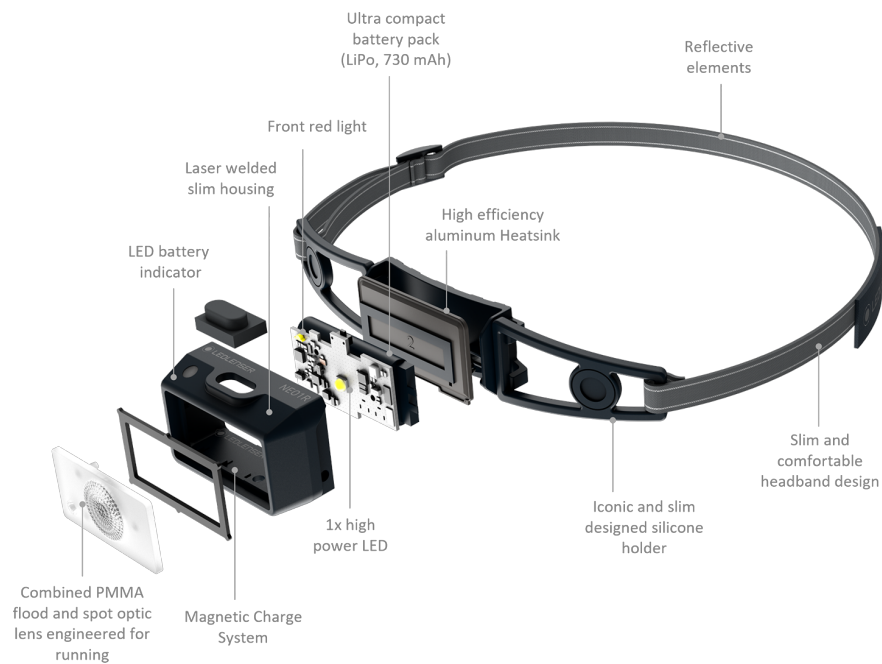

NEO1R

PRODUCT SERIES

Lighter, smaller, faster: the new Ledlenser NEO series provides you with the perfect light to bring out the best in you during fast-paced activities in the dark. Your NEO headlamp is your partner on the way to your next goal – no matter whether you run on or off the trails, skate, parkour or practice other fast-paced sports where customized lighting is essential. The headlamps of the NEO series are optimized in every detail for their intended use – from the perfect light image and clever light functions to weight, size and sophisticated details. Let the run begin!