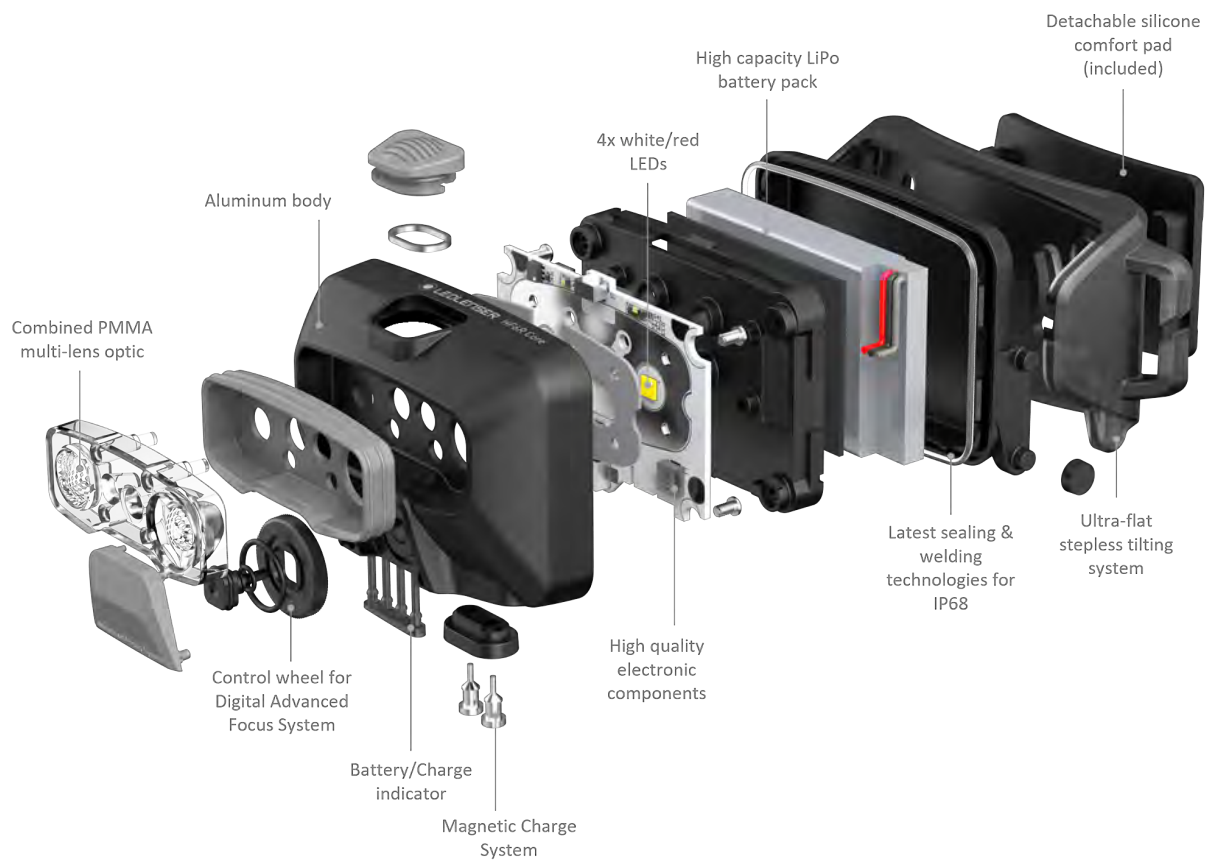

HF6R Core

PRODUCT SERIES

The HF-series Core models are reliable headlamps for everyday use. You can count on premium Ledlenser light quality, innovative technologies, an additional red light and compact design when going for a walk, hiking, during home improvements or DIY projects. With an HF Core headlamp, you have the best light for everyday life – plus, your hands remain free.