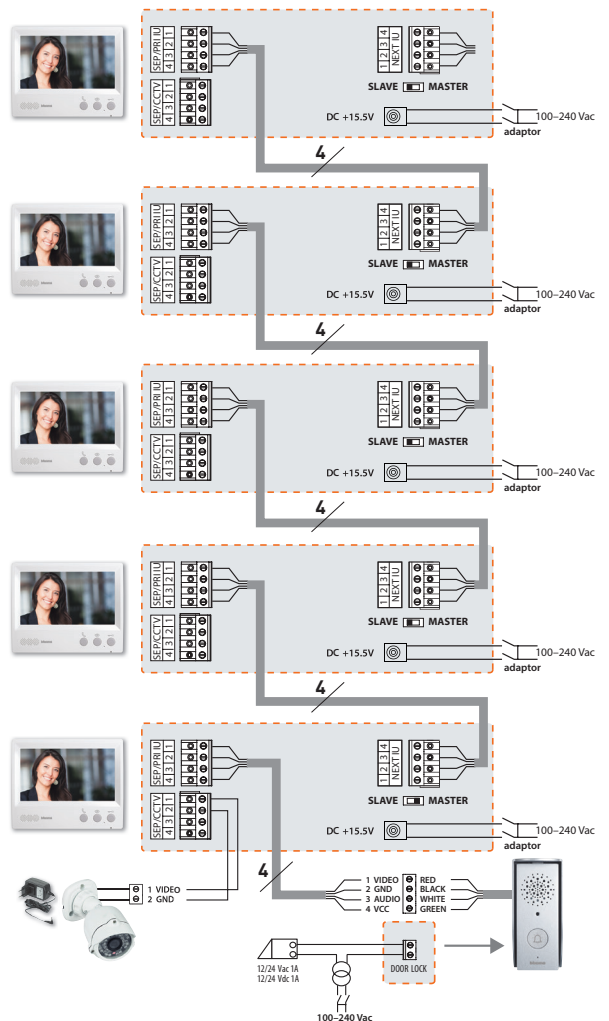

## Key Features

- Includes Entrance panel, Internal unit and plug-in power supply
- 4 Wire System
- 7" LCD internal screen
- Wide-angle camera IP54 entrance panel

**bticino**

Cat No.	315512
<b>HIGH RESISTANCE ZAMAK ENTRANCE PANEL</b>	
Protection Factor	IP54/IK07
Rainshield included	✓
Wide angle camera 95°	✓
<b>INTERNAL UNIT</b>	
Colour Display	7" LCD
Communication modality	Hands-free
Door lock pushbutton	✓
Auto ON/Cycle camera pushbutton	✓
Answering call pushbutton/intercom	✓
Audio volume adjustment	✓
Ringtones	12
Installation up to 5 internal units	✓
Mounting accessories & screws included	✓
<b>SYSTEM EXPANSION DEVICES (SOLD SEPARATELY)</b>	
7" Hands-free video internal unit	330852
External entrance panel	330560
Entrance panel angle bracket	330660

## SINGLE ENTRANCE

## MAXIMUM EXPANSION