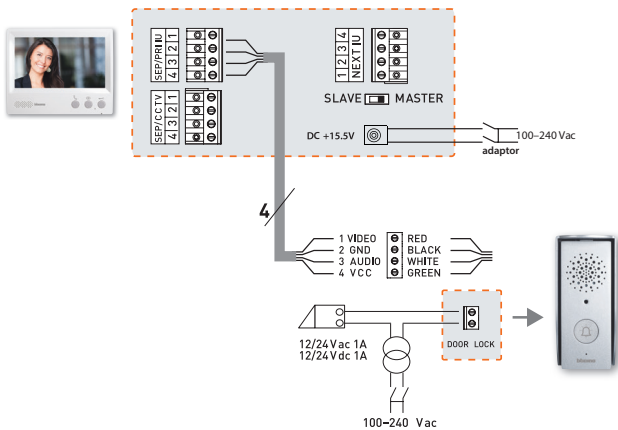

# ESSENTIAL DOOR ENTRY KIT

SIMPLE AND FUNCTIONAL

## Key Features

- Includes Entrance panel, Internal unit and plug-in power supply
- 4 Wire System
- 7" LCD internal screen
- Wide-angle camera IP54 entrance panel

**bticino**

Cat No.	315512
<b>HIGH RESISTANCE ZAMAK ENTRANCE PANEL</b>	
Protection Factor	IP54/IK07
Rainshield included	✓
Wide angle camera 95°	✓
<b>INTERNAL UNIT</b>	
Colour Display	7" LCD
Communication modality	Hands-free
Door lock pushbutton	✓
Auto ON/Cycle camera pushbutton	✓
Answering call pushbutton/intercom	✓
Audio volume adjustment	✓
Ringtones	12
Installation up to 5 internal units	✓
Mounting accessories & screws included	✓
<b>SYSTEM EXPANSION DEVICES (SOLD SEPARATELY)</b>	
7" Hands-free video internal unit	330852
External entrance panel	330560
Entrance panel angle bracket	330660

## SINGLE ENTRANCE

## MAXIMUM EXPANSION