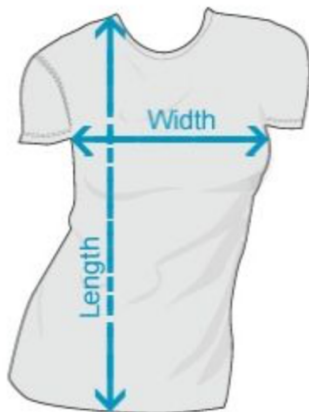

Cold wash inside out. No tumble dry. Dry inside out. Warm iron inside out.

SIZE GUIDE

Because Of Her We Can and Aboriginal Girl Magic women's cut tees size guide below.

Size Guide

	S	M	L	XL	2XL
Width (cm)	44	49	54	59	64
Length (cm)	65	66	69	71	72