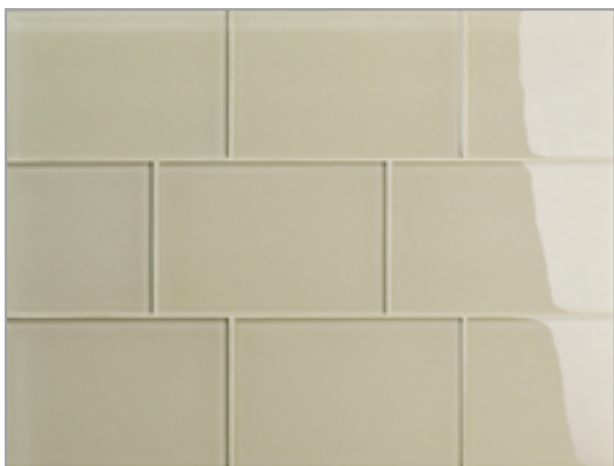

LUNADA
BAYTILE

TOMEI
MODULES

TOMEI MODULES PATTERNS

6 x 9

6 x 12

9 x 18

12 x 18

Veil Natural

Veil Silk

Frost Green Natural

Frost Green Silk

Husk Natural

Husk Silk

Veil Natural

Veil Silk

Frost Green Natural

Frost Green Silk

Husk Natural

Husk Silk

Parchment Natural

Parchment Silk

Sand Dollar Natural

Sand Dollar Silk

Ecru Natural

Ecru Silk

Pelican Natural

Pelican Silk

Tomei Modules

Tomei Modules is a versatile collection of large-format glass tiles inspired by modern architectural masters. Created for residential and commercial walls, the large modular field tiles help you create tailored statements from gentle panoramas to bold and playful abstractions. Like an endless canvas, the nuanced colors are suggestive of misty fogs, budding leaves, and broadening horizons.