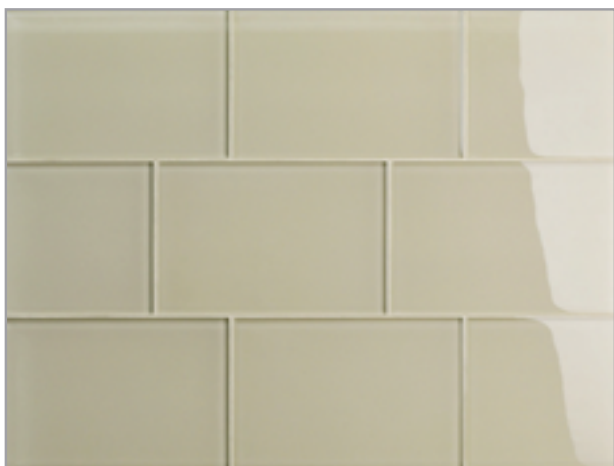

Veil Silk

Frost Green Natural

Frost Green Silk

Husk Natural

Husk Silk

Veil Natural

Veil Silk

Frost Green Natural

Frost Green Silk

Husk Natural

Husk Silk

Parchment Natural

Parchment Silk

Sand Dollar Natural

Sand Dollar Silk

Ecru Natural

Ecru Silk

Pelican Natural

Pelican Silk

Tomei Modules

Tomei Modules is a versatile collection of large-format glass tiles inspired by modern architectural masters. Created for residential and commercial walls, the large modular field tiles help you create tailored statements from gentle panoramas to bold and playful abstractions. Like an endless canvas, the nuanced colors are suggestive of misty fogs, budding leaves, and broadening horizons.