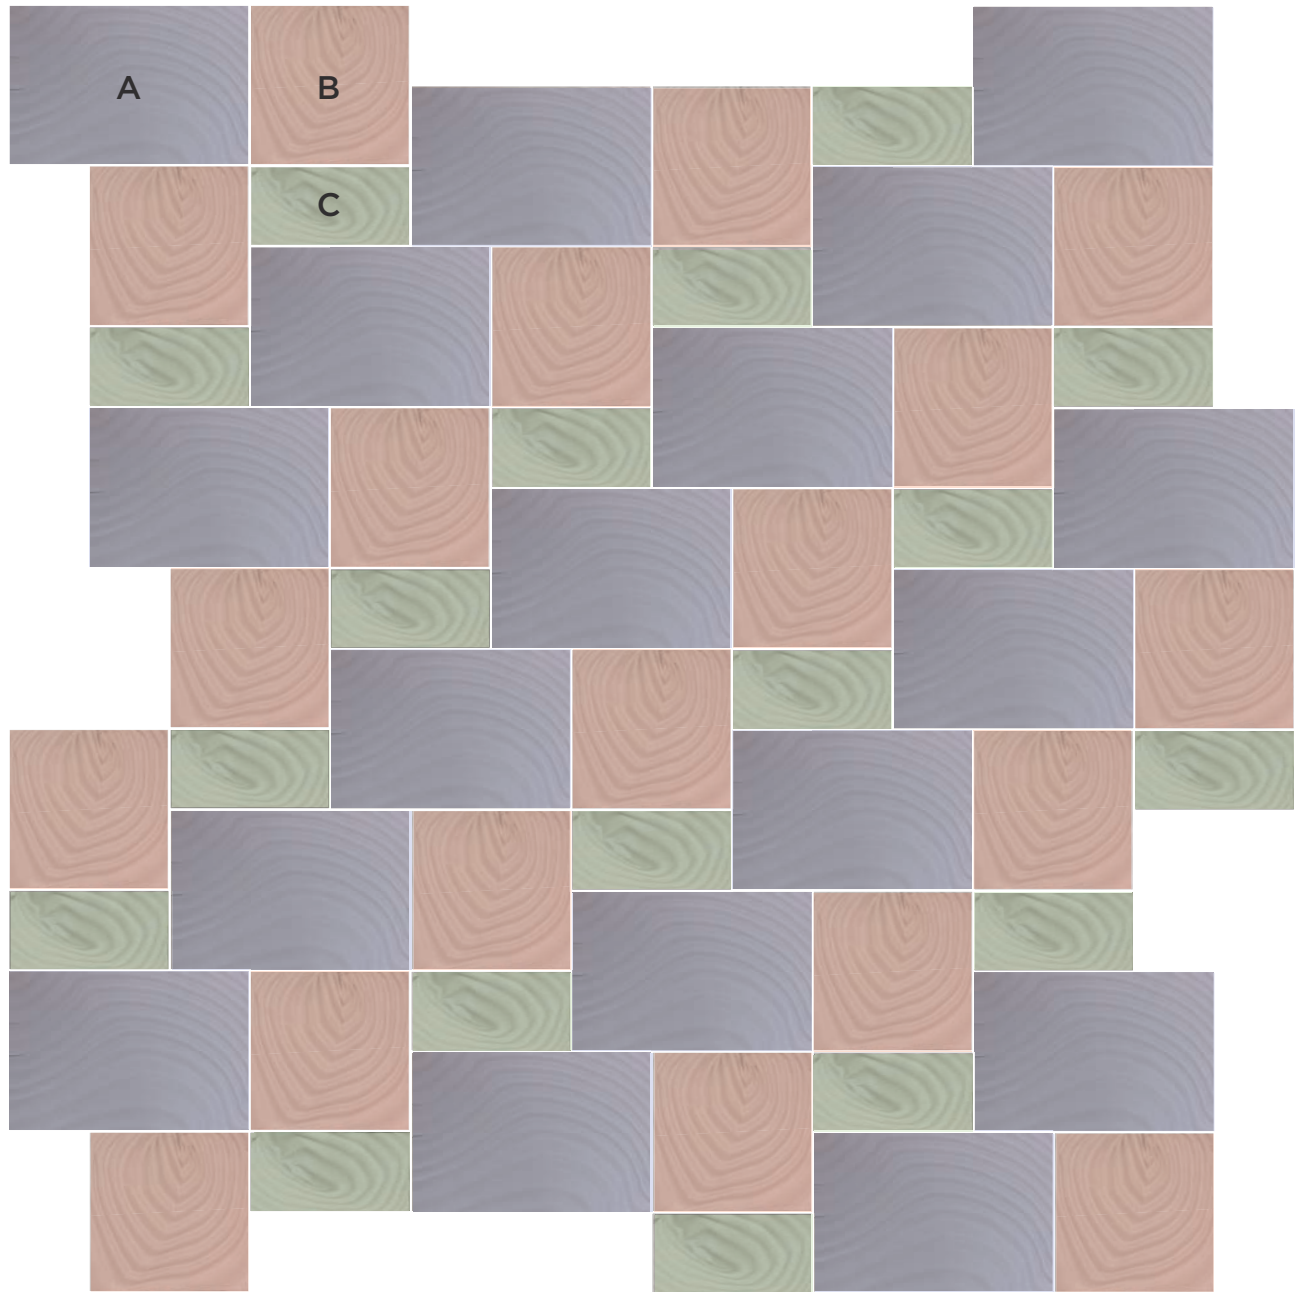

LUNADA  
BAYTILE

# Namibia Dunes 3 pc Pattern Standard Layout

**A.** 8 x 12" (201 x 302mm)

**B.** 8 x 8" (201 x 201mm)

**C.** 4 x 8" (101 x 201mm)

Each box contains two pieces of each size in varying thickness.  
Be sure to randomly blend the thicknesses for best results.

This is the standard layout for Dunes 3 pc Pattern.  
You may also utilize other patterns or create a completely random layout.