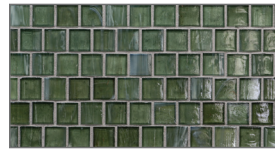

Lapis Planogram

FULL PACKAGE

16 Boards

INDIVIDUAL BOARDS

6 x 12" Grouted Sample Boards

PATTERNS
(Color: Flicker Pearl)

COLORS
(Natural and Pearl)

Palm